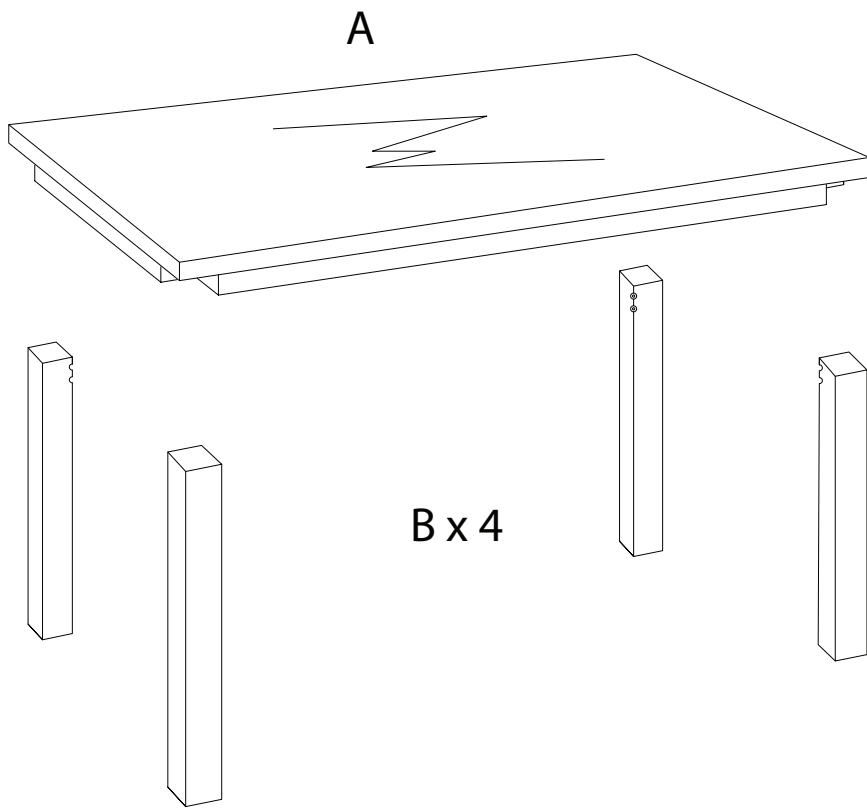

# MESSINA

Diagram illustrating safety instructions for table assembly:

- Top Section:** Shows a corner bracket and a power drill with a slash through it, indicating that a power drill should not be used. A warning triangle with an exclamation mark is positioned to the right. Below this is a clock icon and the text "15'", indicating a 15-minute assembly time.
- Bottom Section:** Shows a rectangular block being placed on a surface with a warning triangle and exclamation mark. To the right is a person icon and the number "1", indicating that one person is required for this step.