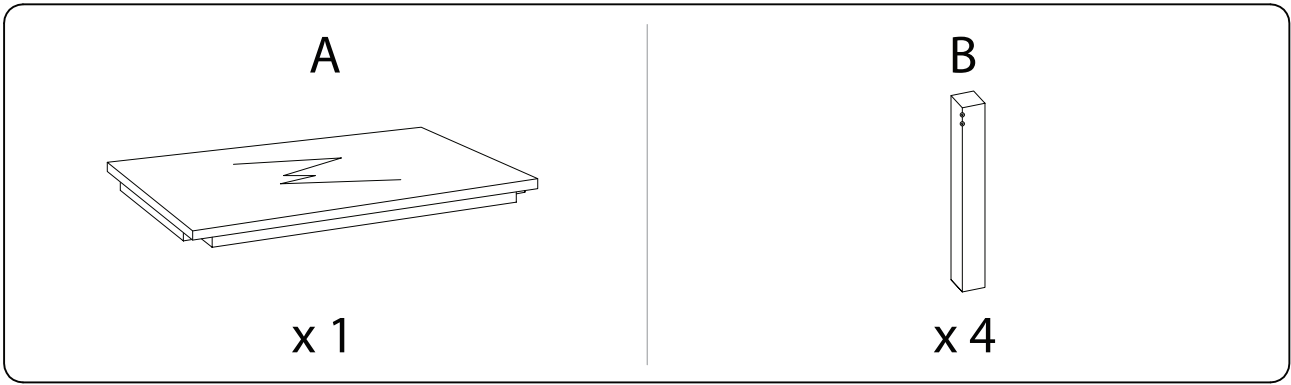

# MESSINA

Diagram illustrating safety instructions for table assembly:

- Top Section:** Shows a corner bracket and a power drill with a slash through it, indicating that a power drill should not be used. A warning triangle with an exclamation mark is positioned to the right. Below this is a clock icon and the text "15'", indicating a 15-minute assembly time.
- Bottom Section:** Shows a rectangular block being placed on a surface with a warning triangle and exclamation mark. To the right is a person icon and the number "1", indicating that one person is required for this step.