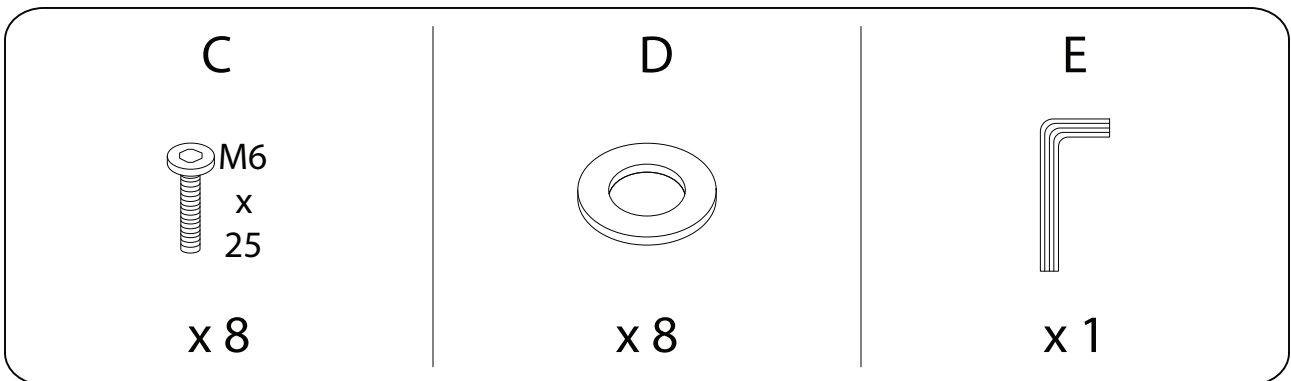

# MESSINA

Diagram illustrating safety instructions for table assembly:

- Top Section:** Shows a corner bracket and a power drill with a slash through it, indicating that a power drill should not be used. A warning triangle with an exclamation mark is positioned to the right. Below this is a clock icon and the text "15'", indicating a 15-minute assembly time.
- Bottom Section:** Shows a rectangular block being placed on a surface with a warning triangle and exclamation mark. To the right is a person icon and the number "1", indicating that one person is required for this step.