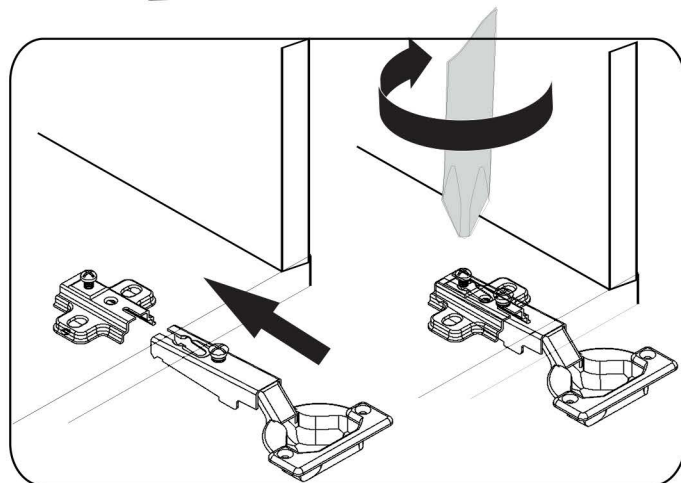

Have you seen our other products ?