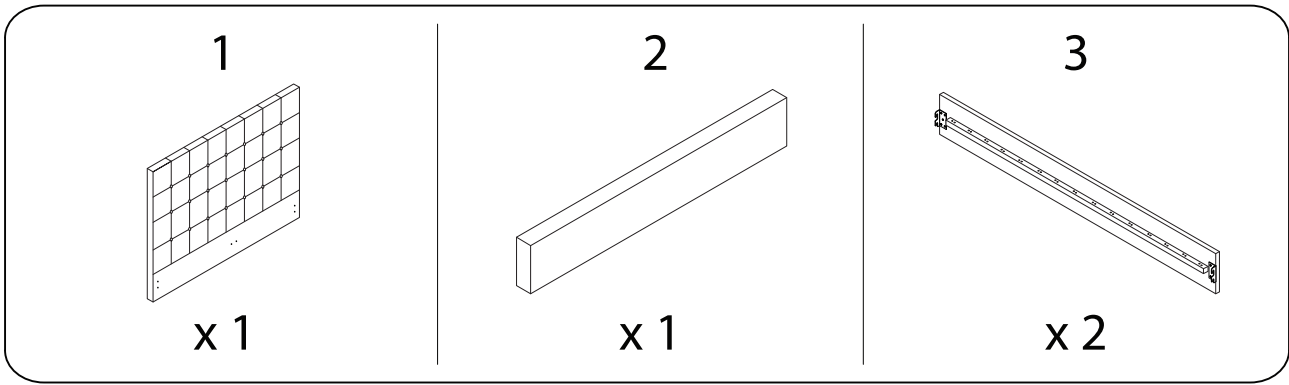

LA ROCHELLE

Assembly instructions for step 1/6:

- Tools:** A circle containing icons for an Allen key, a screwdriver, and a wrench. A power drill is shown with a diagonal line through it, indicating it should not be used.
- Warning:** A triangle with an exclamation mark.
- Time:** A clock icon with the text "45'" below it.
- Personnel:** A person icon with the number "2" below it.

A

x 16

B

x 4

C

x 8

D

x 16

6
x 1

H
M4
x
30
x 6