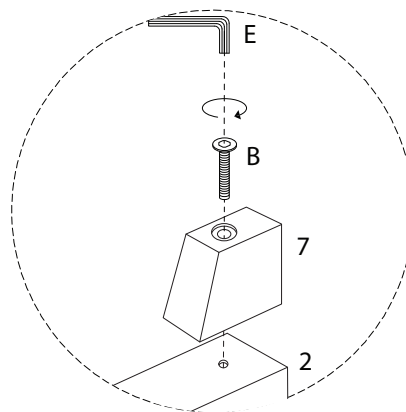

LA ROCHELLE

Assembly instructions for step 1/6:

- Tools:** A circle containing icons for an Allen key, a screwdriver, and a wrench. A power drill is shown with a diagonal line through it, indicating it should not be used.
- Warning:** A triangle with an exclamation mark.
- Time:** A clock icon with the text "45'" below it.
- Personnel:** A person icon with the number "2" below it.

1

2

3

4

5

A
M4
x
30
x 4

E
x 1

6