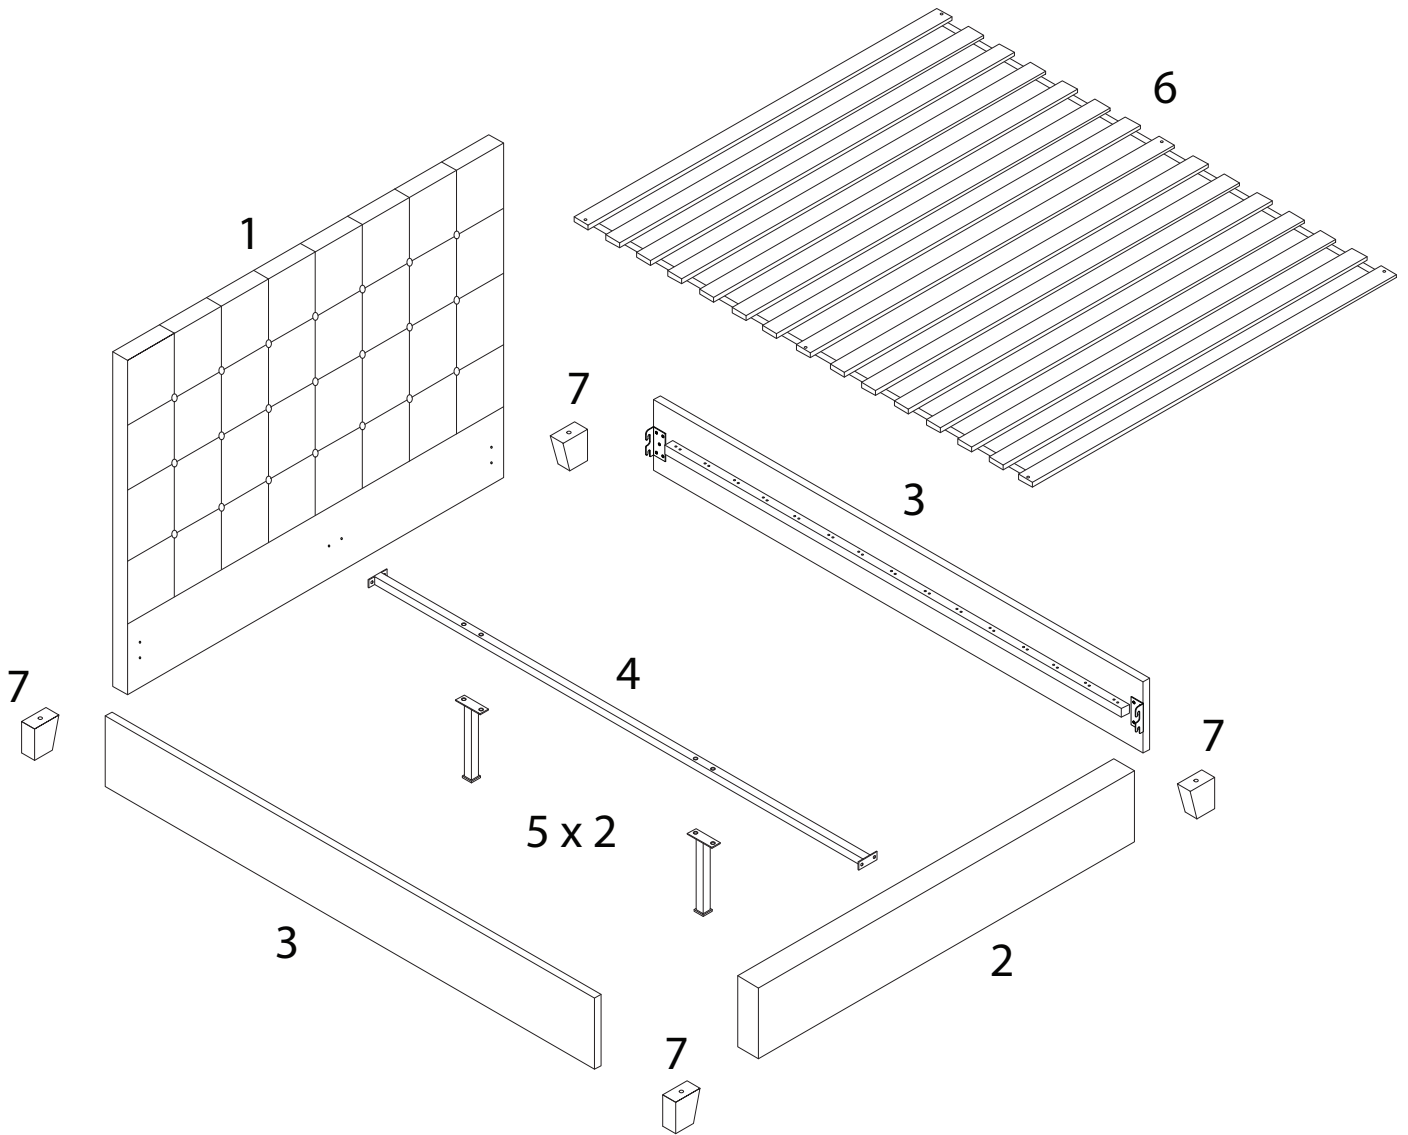

LA ROCHELLE

Assembly instructions for step 1/6:

- Tools:** A circle containing icons for an Allen key, a screwdriver, and a wrench. A power drill is shown with a diagonal line through it, indicating it should not be used.
- Warning:** A triangle with an exclamation mark.
- Time:** A clock icon with the text "45'" below it.
- Personnel:** A person icon with the number "2" below it.

A

x 16

B

x 4

C

x 8

D

x 16

1

2

3

4

5

A
M4
x
30
x 4

E
x 1

6

6
x 1

H
M4
x
30
x 6