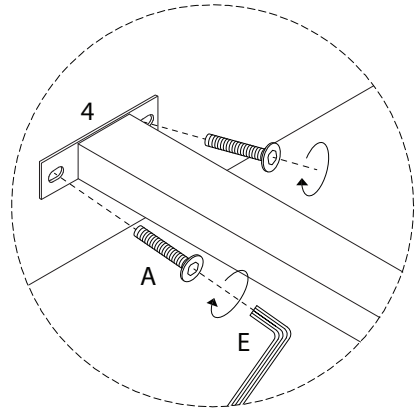

LA ROCHELLE

Assembly instructions for step 1/6:

- Tools:** A circle containing icons for an Allen key, a screwdriver, and a wrench. A power drill is shown with a diagonal line through it, indicating it should not be used.
- Warning:** A triangle with an exclamation mark.
- Time:** A clock icon with the text "45'" below it.
- Personnel:** A person icon with the number "2" below it.

1

2

3

4

5

A
M4
x
30
x 4

E
x 1

6

6
x 1

H
M4
x
30
x 6