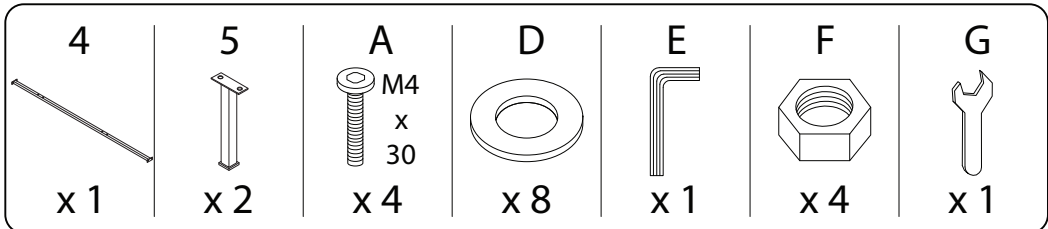

LA ROCHELLE

Assembly instructions for step 1/6:

- Tools:** A circle containing icons for an Allen key, a screwdriver, and a wrench. A power drill is shown with a diagonal line through it, indicating it should not be used.
- Warning:** A triangle with an exclamation mark.
- Time:** A clock icon with the text "45'" below it.
- Personnel:** A person icon with the number "2" below it.

1

2

3

4

5

A
M4
x
30
x 4

E
x 1

6

6
x 1

H
M4
x
30
x 6