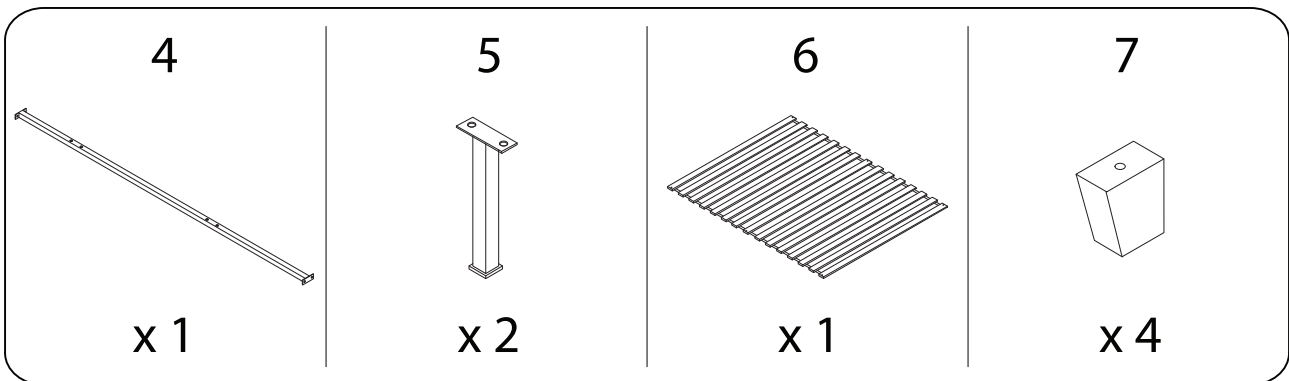

LA ROCHELLE

Assembly instructions for step 1/6:

- Tools:** A circle containing icons for an Allen key, a screwdriver, and a wrench. A power drill is shown with a diagonal line through it, indicating it should not be used.
- Warning:** A triangle with an exclamation mark.
- Time:** A clock icon with the text "45'" below it.
- Personnel:** A person icon with the number "2" below it.

A

x 16

B

x 4

C

x 8

D

x 16

6
x 1

H
M4
x
30
x 6