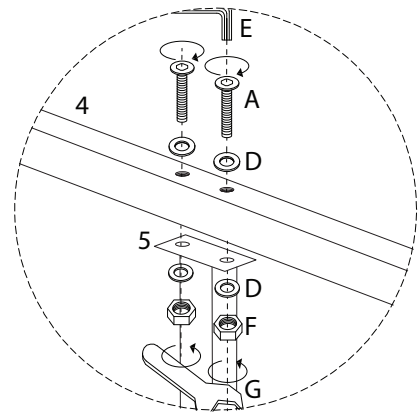

LA ROCHELLE

Assembly instructions for step 1/6:

- Tools:** A circle containing icons for an Allen key, a screwdriver, and a wrench. A power drill is shown with a diagonal line through it, indicating it should not be used.
- Warning:** A triangle with an exclamation mark.
- Time:** A clock icon with the text "45'" below it.
- Personnel:** A person icon with the number "2" below it.

1

2

3

4

5

A
M4
x
30
x 4

E
x 1

6

6
x 1

H
M4
x
30
x 6