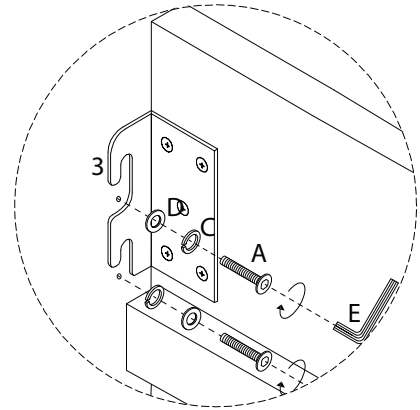

LA ROCHELLE

Assembly instructions for step 1/6:

- Tools:** A circle containing icons for an Allen key, a screwdriver, and a wrench. A power drill is shown with a diagonal line through it, indicating it should not be used.
- Warning:** A triangle with an exclamation mark.
- Time:** A clock icon with the text "45'" below it.
- Personnel:** A person icon with the number "2" below it.

1

2

3

4

5

A
M4
x
30
x 4

E
x 1

6

6
x 1

H
M4
x
30
x 6