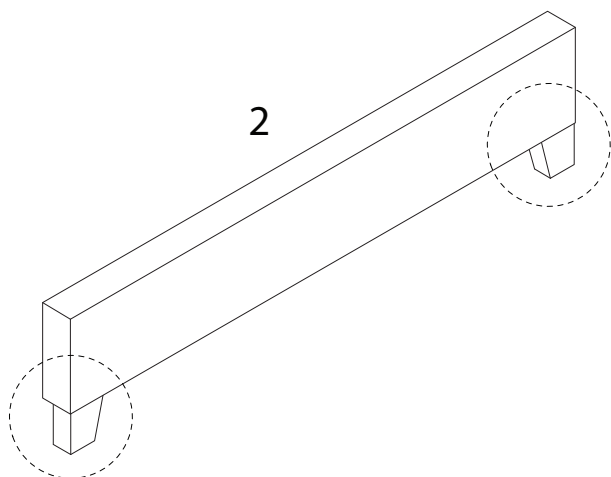

LA ROCHELLE

Assembly instructions for step 1/6:

- Tools:** A circle containing icons for an Allen key, a screwdriver, and a wrench. A power drill is shown with a diagonal line through it, indicating it should not be used.
- Warning:** A triangle with an exclamation mark.
- Time:** A clock icon with the text "45'" below it.
- Personnel:** A person icon with the number "2" below it.

1

2

3

4

5

A
M4
x
30
x 4

E
x 1

6