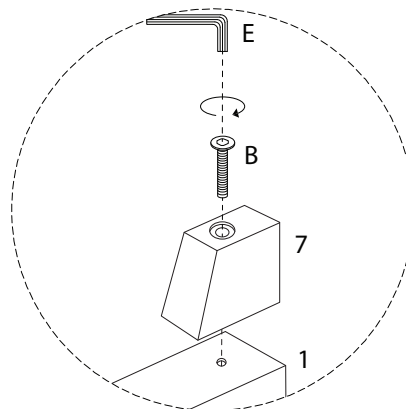

LA ROCHELLE

Assembly instructions for step 1/6:

- Tools:** A circle containing icons for an Allen key, a screwdriver, and a wrench. A power drill is shown with a diagonal line through it, indicating it should not be used.
- Warning:** A triangle with an exclamation mark.
- Time:** A clock icon with the text "45'" below it.
- Personnel:** A person icon with the number "2" below it.

1

2

3

4

5

A
M4
x
30
x 4

E
x 1

6