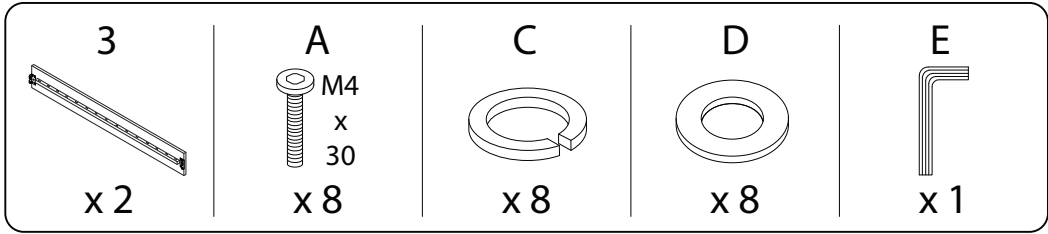

LA ROCHELLE

Assembly instructions for step 1/6:

- Tools:** A circle containing icons for an Allen key, a screwdriver, and a wrench. A power drill is shown with a diagonal line through it, indicating it should not be used.
- Warning:** A triangle with an exclamation mark.
- Time:** A clock icon with the text "45'" below it.
- Personnel:** A person icon with the number "2" below it.

E

x 1

F

x 4

G

x 1

H

x 6

1

2

3

4

5

A
M4
x
30
x 4

E
x 1

6