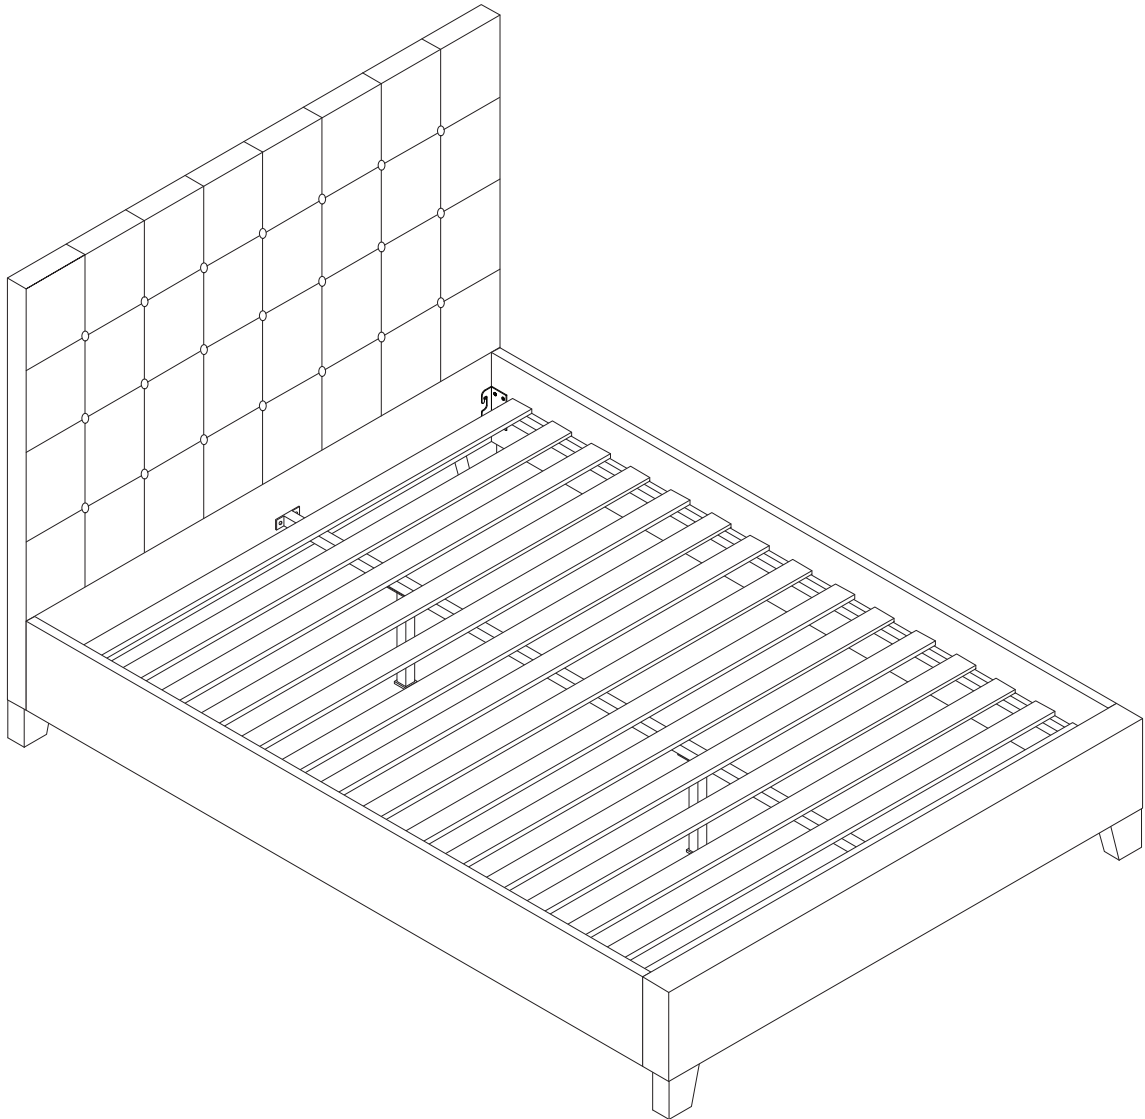

LA ROCHELLE

Assembly instructions for step 1/6:

- Tools:** A circle containing icons for an Allen key, a screwdriver, and a wrench. A power drill is shown with a diagonal line through it, indicating it should not be used.
- Warning:** A triangle with an exclamation mark.
- Time:** A clock icon with the text "45'" below it.
- Personnel:** A person icon with the number "2" below it.

A

x 16

B

x 4

C

x 8

D

x 16

6
x 1

H
M4
x
30
x 6