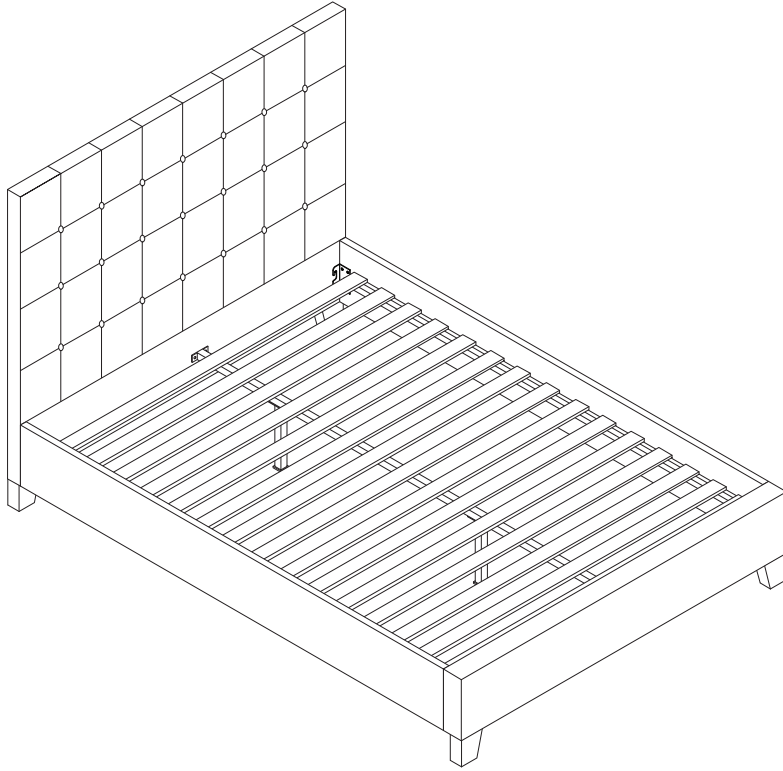

LA ROCHELLE

Assembly instructions for step 1/6:

- Tools:** A circle containing icons for an Allen key, a screwdriver, and a wrench. A power drill is shown with a diagonal line through it, indicating it should not be used.
- Warning:** A triangle with an exclamation mark.
- Time:** A clock icon with the text "45'" below it.
- Personnel:** A person icon with the number "2" below it.

A

x 16

B

x 4

C

x 8

D

x 16

6
x 1

H
M4
x
30
x 6