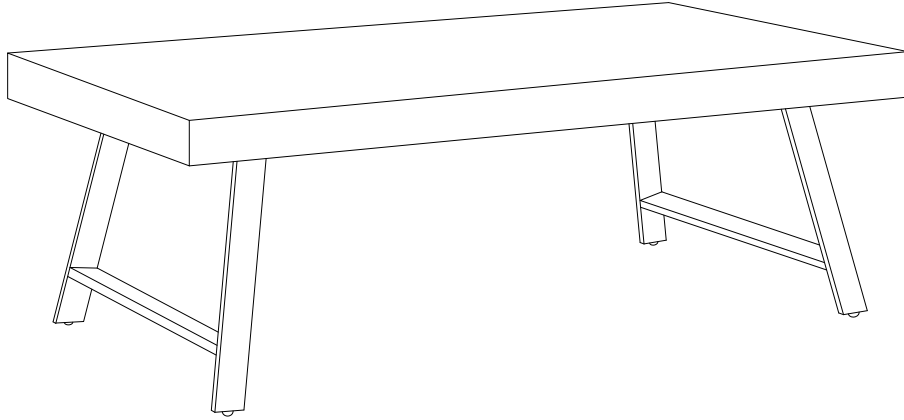

WARTON

An icon showing an L-shaped metal bracket inside a circle. To its right is a power drill with a diagonal line through it, indicating it should not be used.	A warning triangle containing an exclamation mark.	A circular icon of a clock face with a curved arrow around it, indicating a time limit.
An icon showing a rectangular block on a mat with a hatched pattern inside a circle. To its right is the same block being lifted by a hand, with a diagonal line through it, indicating it should not be lifted.	A warning triangle containing an exclamation mark.	A simple line drawing of a person.
<p>20'</p>		<p>1</p>

1

A  x 1	B  x 2	1  M5 x 30 x 16	2  x 16	3  x 1	4  x 4
--	--	--	--	--	--