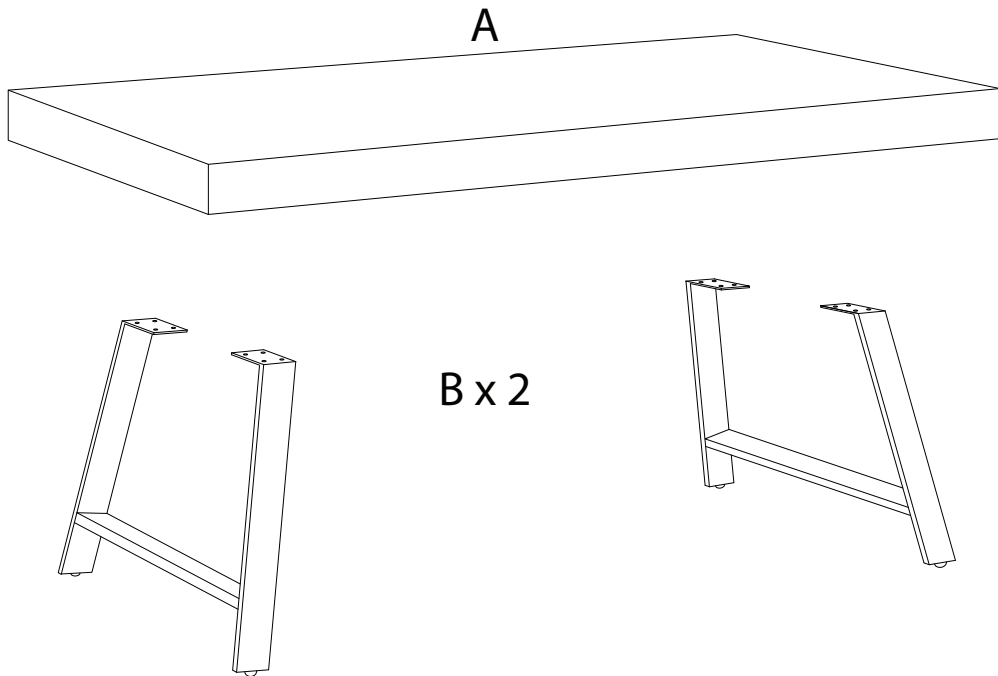

WARTON

An icon showing an L-shaped metal bracket inside a circle. To its right is a power drill with a diagonal line through it, indicating it should not be used.	A warning triangle containing an exclamation mark.	A circular icon of a clock face with a curved arrow around it, indicating a time limit.
An icon showing a rectangular block on a mat with a hatched pattern inside a circle. To its right is the same block being lifted by a hand, with a diagonal line through it, indicating it should not be lifted.	A warning triangle containing an exclamation mark.	A simple line drawing of a person.
<p>20'</p>		<p>1</p>

1

A  x 1	B  x 2	1  M5 x 30 x 16	2  x 16	3  x 1	4  x 4
--	--	--	--	--	--