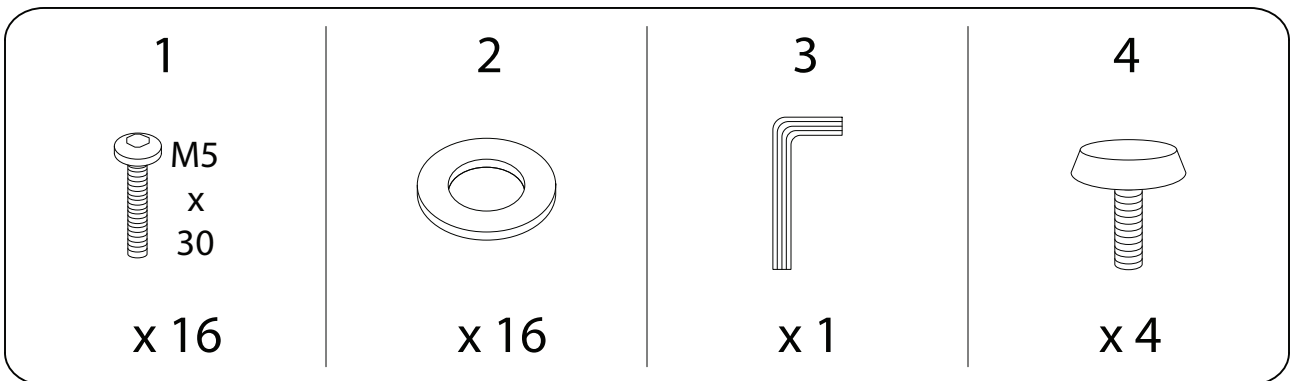

WARTON

An icon showing an L-shaped metal bracket inside a circle. To its right is a power drill with a diagonal line through it, indicating it should not be used.	A warning triangle containing an exclamation mark.	A circular icon of a clock face with a curved arrow around it, indicating a time limit.
An icon showing a rectangular block on a mat with a hatched pattern inside a circle. To its right is the same block being lifted by a hand, with a diagonal line through it, indicating it should not be lifted.	A warning triangle containing an exclamation mark.	A simple line drawing of a person.
<p>20'</p>		<p>1</p>

1

A  x 1	B  x 2	1  M5 x 30 x 16	2  x 16	3  x 1	4  x 4
--	--	--	--	--	--