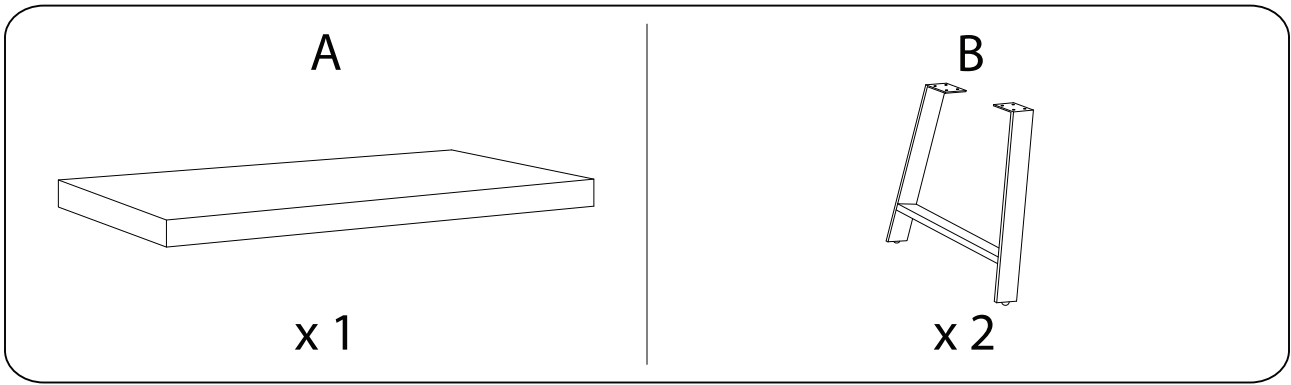

WARTON

An icon showing an L-shaped metal bracket inside a circle. To its right is a power drill with a diagonal line through it, indicating it should not be used.	A warning triangle containing an exclamation mark.	A circular icon of a clock face with a curved arrow around it, indicating a time limit.
An icon showing a rectangular block on a mat with a hatched pattern inside a circle. To its right is the same block being lifted by a hand, with a diagonal line through it, indicating it should not be lifted.	A warning triangle containing an exclamation mark.	A simple line drawing of a person.
<p>20'</p>		<p>1</p>

1

A  x 1	B  x 2	1  M5 x 30 x 16	2  x 16	3  x 1	4  x 4
--	--	--	--	--	--