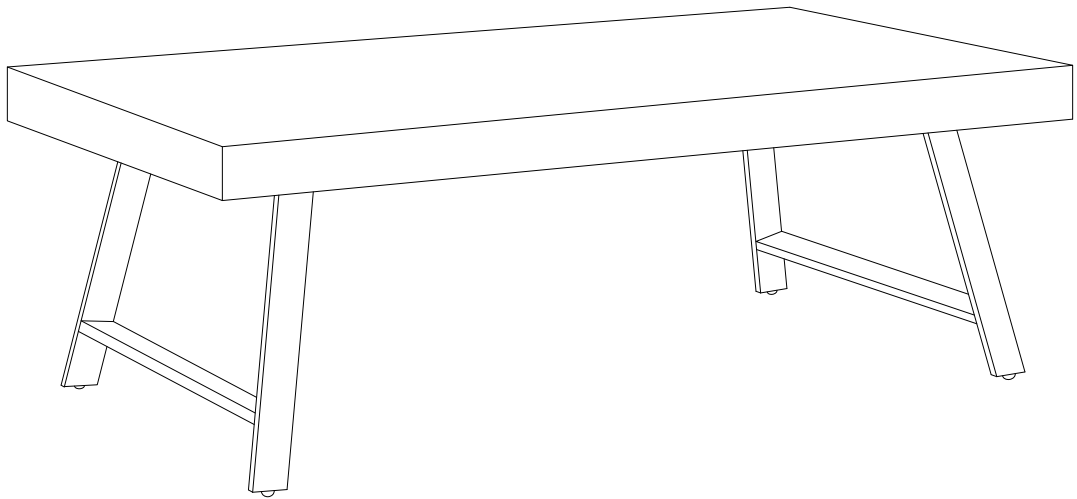

WARTON

An icon showing an L-shaped metal bracket inside a circle. To its right is a power drill with a diagonal line through it, indicating it should not be used.	A warning triangle containing an exclamation mark.	A circular icon of a clock face with a curved arrow around it, indicating a time limit.
An icon showing a rectangular block on a mat with a hatched pattern inside a circle. To its right is the same block being lifted by a hand, with a diagonal line through it, indicating it should not be lifted.	A warning triangle containing an exclamation mark.	A simple line drawing of a person.
<p>20'</p>		<p>1</p>

1

A  x 1	B  x 2	1  M5 x 30 x 16	2  x 16	3  x 1	4  x 4
--	--	--	--	--	--