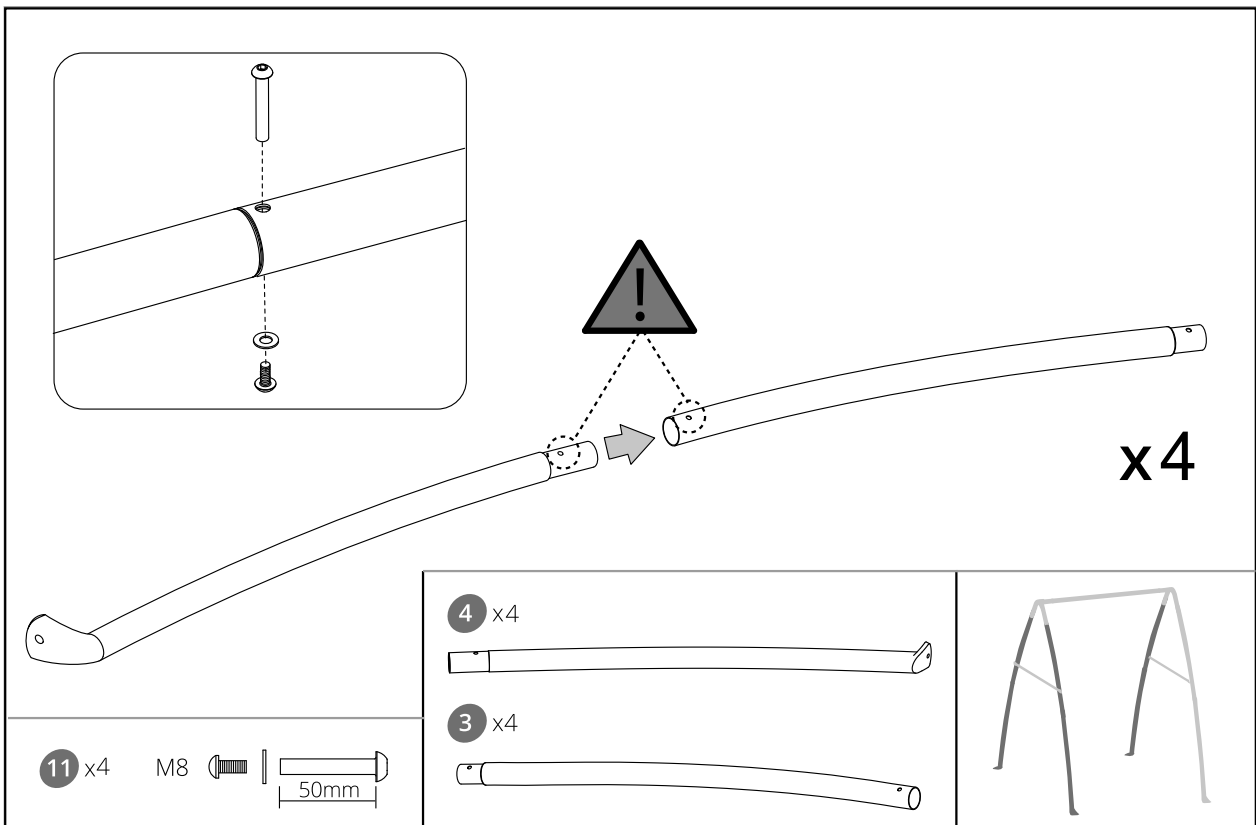

METAL SWING SET WITH GLIDER

ASSEMBLY

3

4

BY PRAGMA