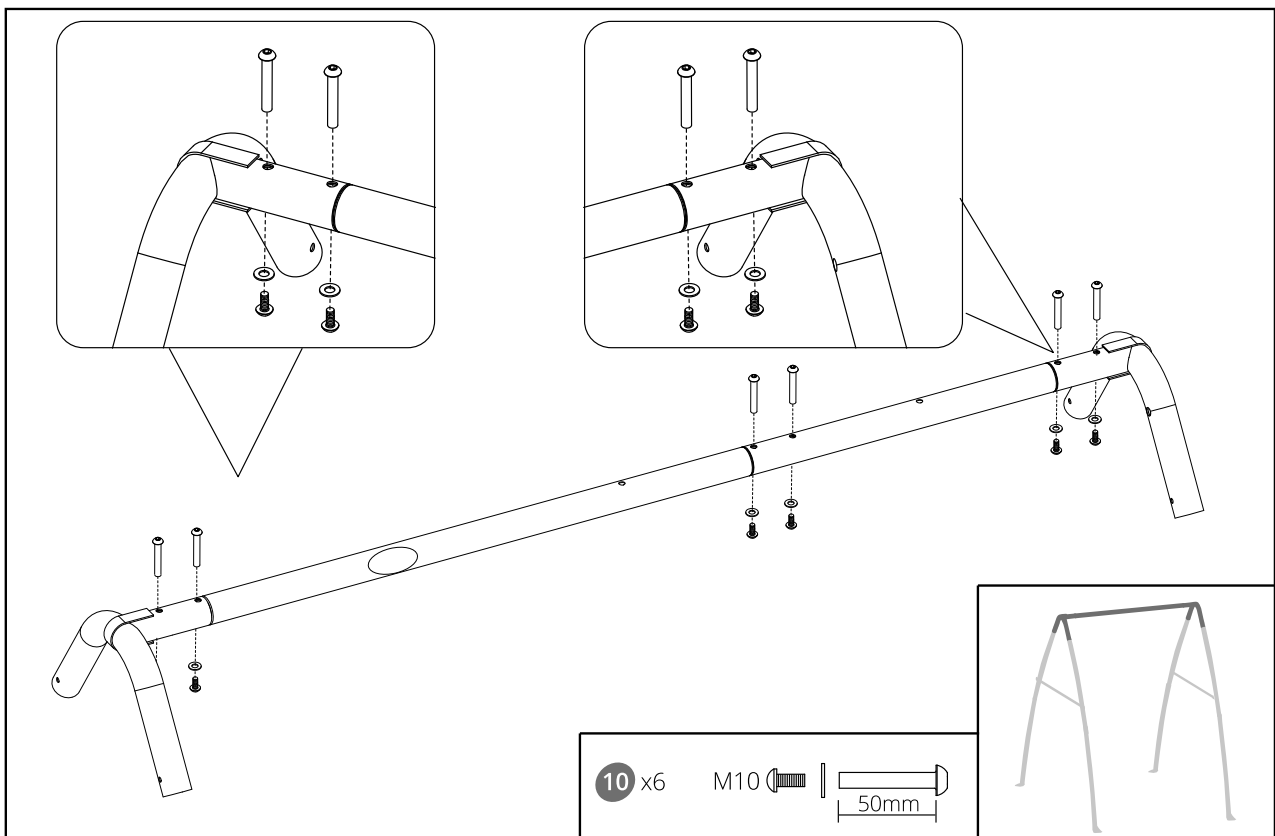

✓ 21 x1			✓ 16 x2 M8 73mm
✓ 22 x1			✓ 17 x2 M8 40mm
✓ 23 x2			✓ 18 x2 M8 21mm
✓ 24 x4			✓ 19 x4 M6 40mm
✓ 25 x2			✓ 20 x4 M6 35mm
			✓ 26 x2
	✓ 27 x2		
	✓ 28 x2		

METAL SWING SET WITH GLIDER

ASSEMBLY

1

2

BY PRAGMA