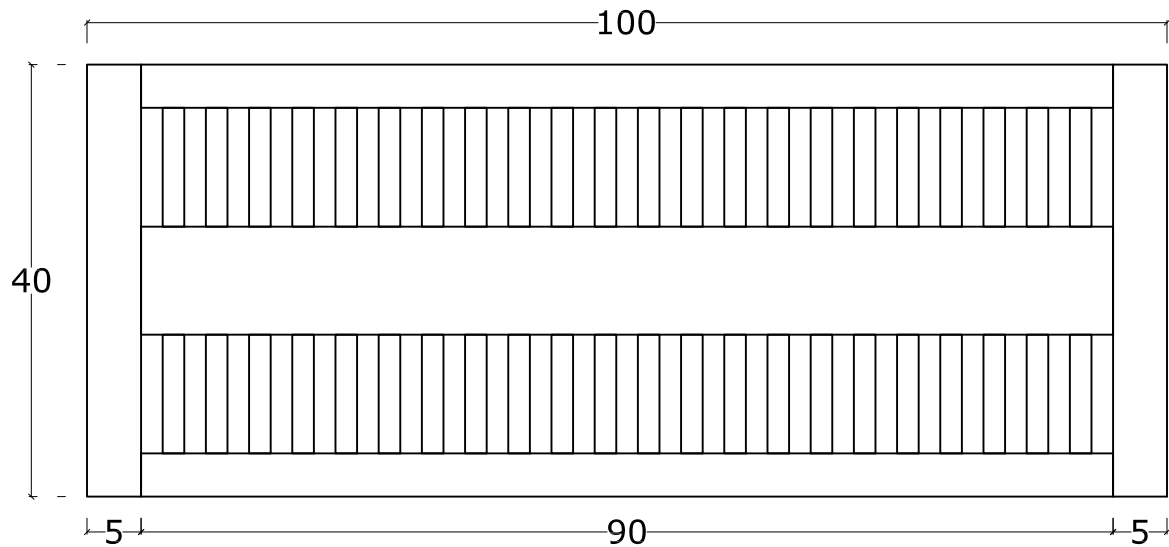

Front View / Tampak Depan

Front Section / Potongan Depan

Side View / Tampak Samping

Side Section / Potongan Samping

	-	DIMENSIONAL	Page : 1 off 1	Scale: 1 : 12	FORM ACC BUYER	NO FORM :	FM - R&D - 001
	Code : NDBF - 018	W : 60 cm	Glass :	Drawn By :	Revisi :	0	
	Name : Madrid Rack Bathroom	D : 45 cm H : 170 cm		-	Tgl.Efektif :	04-6-2023	

Front View / Tampak Depan

Side View / Tampak Samping

Side Section / Potongan Samping

	-	DIMENSIONAL	Page : 1 off 1	Scale: 1 : 11	FORM ACC BUYER		NO FORM : FM - R&D - 001		
	Code : NDBF - 006				W : 40 cm	Glass :	Drawn By : -	Revisi :	0
	Name : Genova Rack Bathroom							H : 40 cm	Tgl.Efektif :
		H : 180 cm							

Top View / Tampak Atas

Front View / Tampak Depan

Front Section / Potongan Depan

PERSPEKTIF

Side View / Tampak Samping

Side Section / Potongan Samping

	-	DIMENSIONAL	Page : 1 off 1	Scale: 1 : 7	FORM ACC BUYER	NO FORM :	FM - R&D - 001	
	Code : NDBF - 020	W : 100 cm	Glass :	Drawn By : -	Revisi :	0		
	Name : Milan Mat Bathroom	D : 40 cm H : 3 cm			Tgl.Efektif :	04-6-2023		

PERSPEKTIF

Front View / Tampak Depan

Side View / Tampak Samping

Front Section / Potongan Depan

Side Section / Potongan Samping

	-	DIMENSIONAL	Page : 1 off 1	Scale: 1 : 10	FORM ACC BUYER	NO FORM :	FM - R&D - 001
	Code : TSFA - 1005B	W : 100 cm	Glass :	Drawn By : -	Revisi : 0		
	Name : Birmingham 1 Mirror	D : 70 cm H : 20 cm			Tgl.Efektif : 04-6-2023		