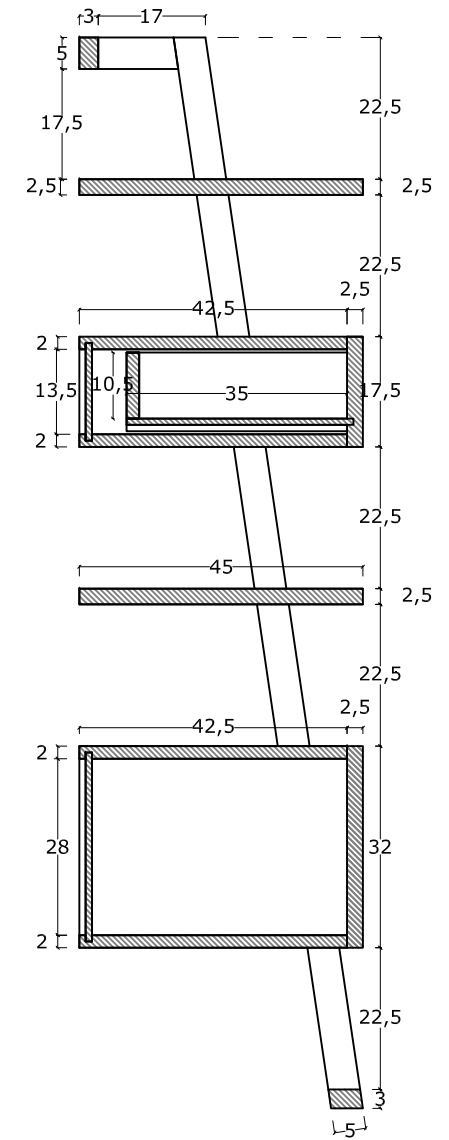

Front View / Tampak Depan

Front Section / Potongan Depan

Side View / Tampak Samping

Side Section / Potongan Samping

	-	DIMENSIONAL	Page : 1 off 1	Scale: 1 : 12	FORM ACC BUYER	NO FORM :	FM - R&D - 001
	Code : NDBF - 018	W : 60 cm	Glass :	Drawn By :	Revisi :	0	
	Name : Madrid Rack Bathroom	D : 45 cm H : 170 cm		-	Tgl.Efektif :	04-6-2023	

Front View / Tampak Depan

Side View / Tampak Samping

Side Section / Potongan Samping

	-	DIMENSIONAL	Page : 1 off 1	Scale: 1 : 11	FORM ACC BUYER		NO FORM : FM - R&D - 001		
	Code : NDBF - 006				W : 40 cm	Glass :	Drawn By : -	Revisi :	0
	Name : Genova Rack Bathroom							H : 40 cm	Tgl.Efektif :
		H : 180 cm							

Top View / Tampak Atas

Front View / Tampak Depan

Front Section / Potongan Depan

PERSPEKTIF

Side View / Tampak Samping

Side Section / Potongan Samping

	-	DIMENSIONAL	Page : 1 off 1	Scale: 1 : 7	FORM ACC BUYER	NO FORM :	FM - R&D - 001	
	Code : NDBF - 020	W : 100 cm	Glass :	Drawn By : -	Revisi :	0		
	Name : Milan Mat Bathroom	D : 40 cm H : 3 cm			Tgl.Efektif :	04-6-2023		

PERSPEKTIF

Front View / Tampak Depan

Side View / Tampak Samping

Front Section / Potongan Depan

Side Section / Potongan Samping

	-	DIMENSIONAL	Page : 1 off 1	Scale: 1 : 10	FORM ACC BUYER	NO FORM :	FM - R&D - 001
	Code : TSFA - 1005B	W : 100 cm	Glass :	Drawn By : -	Revisi : 0		
	Name : Birmingham 1 Mirror	D : 70 cm H : 20 cm			Tgl.Efektif : 04-6-2023		