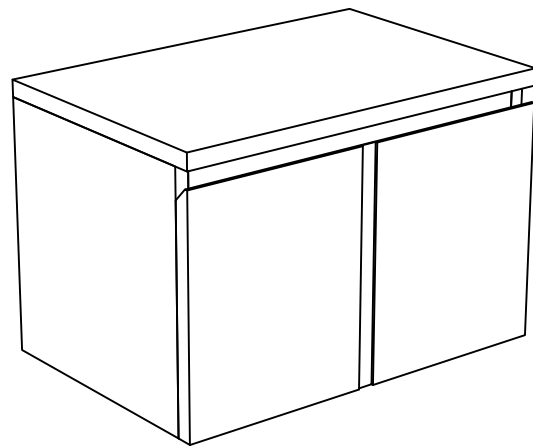

PERSPEKTIF

Front View / Tampak Depan

Side View / Tampak Samping

Front Section / Potongan Depan

Side Section / Potongan Samping

	-	DIMENSIONAL	Page : 1 off 1	Scale: 1 : 10	FORM ACC BUYER	NO FORM :	FM - R&D - 001
	Code : TSFA - 1005B	W : 100 cm	Glass :	Drawn By : -	Revisi : 0		
	Name : Birmingham 1 Mirror	D : 70 cm H : 20 cm			Tgl.Efektif : 04-6-2023		

Instal to Wall

PERSPEKTIF

Front View / Tampak Depan

Front Section / Potongan Depan

Side View / Tampak Samping

Side Section / Potongan Samping

	-	DIMENSIONAL	Page : 1 off 1	Scale: 1 : 9	FORM ACC BUYER	NO FORM :	FM - R&D - 001
	Code : NDBF - 032	W : 60 cm	Glass :	Drawn By :	Revisi :	0	
	Name : Sevilla Chest Bathroom	D : 40 cm H : 40 cm		-	Tgl.Efektif :	04-6-2023	