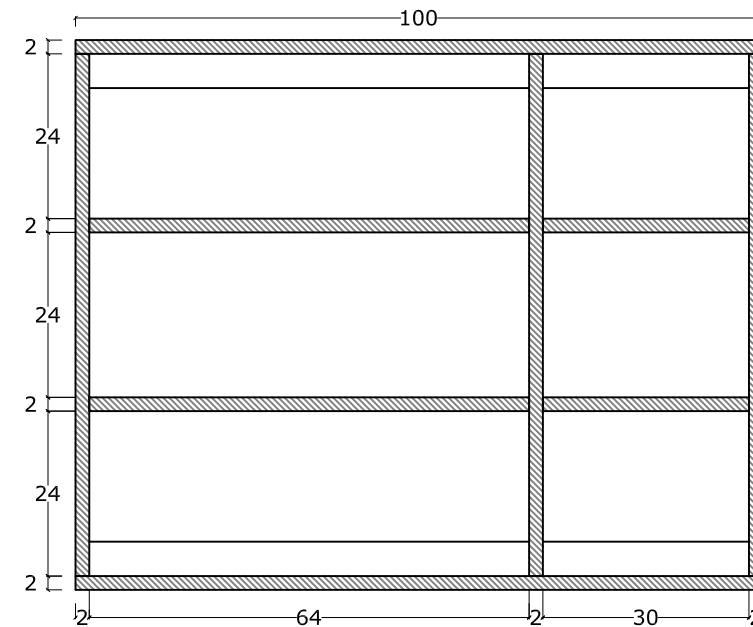

Front View / Tampak Depan

Side View / Tampak Samping

Side Section / Potongan Samping

	-	DIMENSIONAL	Page : 1 off 1	Scale: 1 : 11	FORM ACC BUYER		NO FORM : FM - R&D - 001		
	Code : NDBF - 006				W : 40 cm	Glass :	Drawn By : -	Revisi :	0
	Name : Genova Rack Bathroom							H : 40 cm	Tgl.Efektif :
		H : 180 cm							

Top View / Tampak Atas

Front View / Tampak Depan

Front Section / Potongan Depan

PERSPEKTIF

Side View / Tampak Samping

Side Section / Potongan Samping

	-	DIMENSIONAL	Page : 1 off 1	Scale: 1 : 7	FORM ACC BUYER	NO FORM :	FM - R&D - 001	
	Code : NDBF - 020	W : 100 cm	Glass :	Drawn By : -	Revisi :	0		
	Name : Milan Mat Bathroom	D : 40 cm H : 3 cm			Tgl.Efektif :	04-6-2023		

PERSPEKTIF

Front View / Tampak Depan

Side View / Tampak Samping

Front Section / Potongan Depan

Side Section / Potongan Samping

	-	DIMENSIONAL	Page : 1 off 1	Scale: 1 : 10	FORM ACC BUYER	NO FORM :	FM - R&D - 001
	Code : TSFA - 1005B	W : 100 cm	Glass :	Drawn By : -	Revisi : 0		
	Name : Birmingham 1 Mirror	D : 70 cm H : 20 cm			Tgl.Efektif : 04-6-2023		

Instal to Wall

PERSPEKTIF

Front View / Tampak Depan

Front Section / Potongan Depan

Side View / Tampak Samping

Side Section / Potongan Samping

	-	DIMENSIONAL	Page : 1 off 1	Scale: 1 : 9	FORM ACC BUYER	NO FORM :	FM - R&D - 001
	Code : NDBF - 032	W : 60 cm	Glass :	Drawn By :	Revisi :	0	
	Name : Sevilla Chest Bathroom	D : 40 cm H : 40 cm		-	Tgl.Efektif :	04-6-2023	