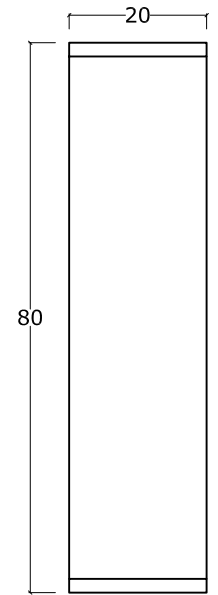

Front View / Tampak Depan

Side View / Tampak Samping

Side Section / Potongan Samping

	-	DIMENSIONAL	Page : 1 off 1	Scale: 1 : 11	FORM ACC BUYER		NO FORM : FM - R&D - 001		
	Code : NDBF - 006				W : 40 cm	Glass :	Drawn By : -	Revisi :	0
	Name : Genova Rack Bathroom							H : 40 cm	Tgl.Efektif :
		H : 180 cm							

Top View / Tampak Atas

Front View / Tampak Depan

Front Section / Potongan Depan

PERSPEKTIF

Side View / Tampak Samping

Side Section / Potongan Samping

	-	DIMENSIONAL	Page : 1 off 1	Scale: 1 : 7	FORM ACC BUYER	NO FORM :	FM - R&D - 001	
	Code : NDBF - 020	W : 100 cm	Glass :	Drawn By : -	Revisi :	0		
	Name : Milan Mat Bathroom	D : 40 cm H : 3 cm			Tgl.Efektif :	04-6-2023		

PERSPEKTIF

Front View / Tampak Depan

Side View / Tampak Samping

Front Section / Potongan Depan

Side Section / Potongan Samping

	-	DIMENSIONAL	Page : 1 off 1	Scale: 1 : 10	FORM ACC BUYER	NO FORM :	FM - R&D - 001
	Code : TSFA - 1005B	W : 100 cm	Glass :	Drawn By : -	Revisi : 0		
	Name : Birmingham 1 Mirror	D : 70 cm H : 20 cm			Tgl.Efektif : 04-6-2023		

Instal to Wall

PERSPEKTIF

Front View / Tampak Depan

Front Section / Potongan Depan

Side View / Tampak Samping

Side Section / Potongan Samping

	-	DIMENSIONAL	Page : 1 off 1	Scale: 1 : 9	FORM ACC BUYER	NO FORM :	FM - R&D - 001
	Code : NDBF - 032	W : 60 cm	Glass :	Drawn By :	Revisi :	0	
	Name : Sevilla Chest Bathroom	D : 40 cm H : 40 cm		-	Tgl.Efektif :	04-6-2023	