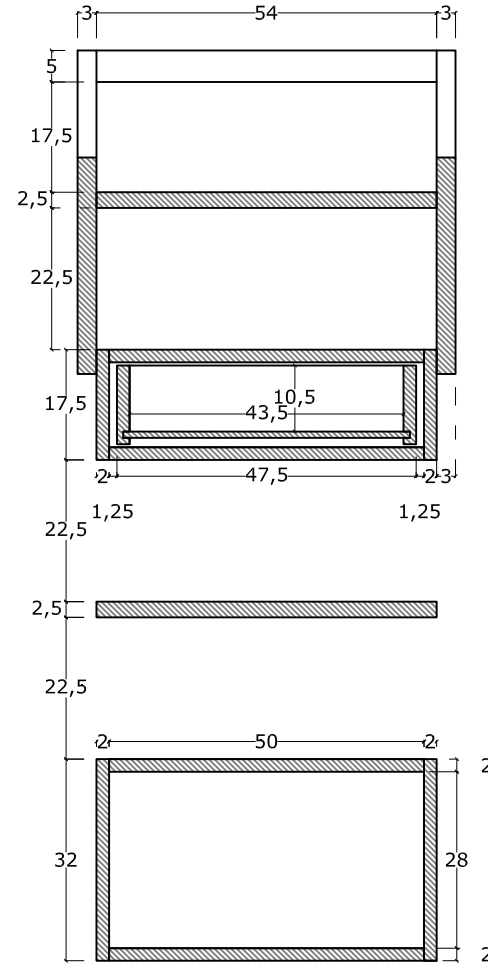

Front View / Tampak Depan

Front Section / Potongan Depan

Side View / Tampak Samping

Side Section / Potongan Samping

	-	DIMENSIONAL	Page : 1 off 1	Scale: 1 : 12	FORM ACC BUYER	NO FORM :	FM - R&D - 001
	Code : NDBF - 018	W : 60 cm	Glass :	Drawn By :	Revisi :	0	
	Name : Madrid Rack Bathroom	D : 45 cm H : 170 cm		-	Tgl.Efektif :	04-6-2023	

Front View / Tampak Depan

Side View / Tampak Samping

Side Section / Potongan Samping

	-	DIMENSIONAL	Page : 1 off 1	Scale: 1 : 11	FORM ACC BUYER		NO FORM : FM - R&D - 001		
	Code : NDBF - 006				W : 40 cm	Glass :	Drawn By : -	Revisi :	0
	Name : Genova Rack Bathroom							H : 40 cm	Tgl.Efektif :
		H : 180 cm							

Top View / Tampak Atas

Front View / Tampak Depan

Front Section / Potongan Depan

PERSPEKTIF

Side View / Tampak Samping

Side Section / Potongan Samping

	-	DIMENSIONAL	Page : 1 off 1	Scale: 1 : 7	FORM ACC BUYER	NO FORM :	FM - R&D - 001	
	Code : NDBF - 020	W : 100 cm	Glass :	Drawn By : -	Revisi :	0		
	Name : Milan Mat Bathroom	D : 40 cm H : 3 cm			Tgl.Efektif :	04-6-2023		

PERSPEKTIF

Front View / Tampak Depan

Side View / Tampak Samping

Front Section / Potongan Depan

Side Section / Potongan Samping

	-	DIMENSIONAL	Page : 1 off 1	Scale: 1 : 10	FORM ACC BUYER	NO FORM :	FM - R&D - 001
	Code : TSFA - 1005B	W : 100 cm	Glass :	Drawn By : -	Revisi : 0		
	Name : Birmingham 1 Mirror	D : 70 cm H : 20 cm			Tgl.Efektif : 04-6-2023		