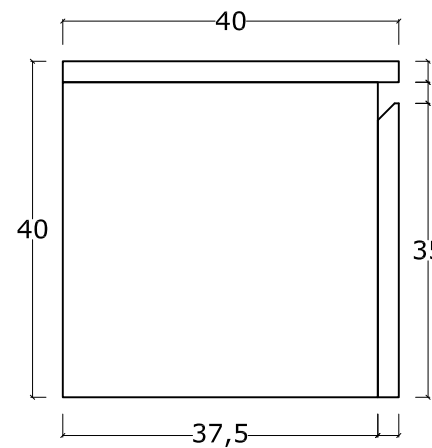

Front View / Tampak Depan

Side View / Tampak Samping

Side Section / Potongan Samping

	-	DIMENSIONAL	Page : 1 off 1	Scale: 1 : 11	FORM ACC BUYER		NO FORM : FM - R&D - 001		
	Code : NDBF - 006				W : 40 cm	Glass :	Drawn By : -	Revisi :	0
	Name : Genova Rack Bathroom							H : 40 cm	Tgl.Efektif :
		H : 180 cm							

Top View / Tampak Atas

Front View / Tampak Depan

Front Section / Potongan Depan

PERSPEKTIF

Side View / Tampak Samping

Side Section / Potongan Samping

	-	DIMENSIONAL	Page : 1 off 1	Scale: 1 : 7	FORM ACC BUYER	NO FORM :	FM - R&D - 001	
	Code : NDBF - 020	W : 100 cm	Glass :	Drawn By : -	Revisi :	0		
	Name : Milan Mat Bathroom	D : 40 cm H : 3 cm			Tgl.Efektif :	04-6-2023		

PERSPEKTIF

Front View / Tampak Depan

Side View / Tampak Samping

Front Section / Potongan Depan

Side Section / Potongan Samping

	-	DIMENSIONAL	Page : 1 off 1	Scale: 1 : 10	FORM ACC BUYER	NO FORM :	FM - R&D - 001
	Code : TSFA - 1005B	W : 100 cm	Glass :	Drawn By : -	Revisi : 0		
	Name : Birmingham 1 Mirror	D : 70 cm H : 20 cm			Tgl.Efektif : 04-6-2023		

Instal to Wall

PERSPEKTIF

Front View / Tampak Depan

Front Section / Potongan Depan

Side View / Tampak Samping

Side Section / Potongan Samping

	-	DIMENSIONAL	Page : 1 off 1	Scale: 1 : 9	FORM ACC BUYER	NO FORM :	FM - R&D - 001
	Code : NDBF - 032	W : 60 cm	Glass :	Drawn By :	Revisi :	0	
	Name : Sevilla Chest Bathroom	D : 40 cm H : 40 cm		-	Tgl.Efektif :	04-6-2023	