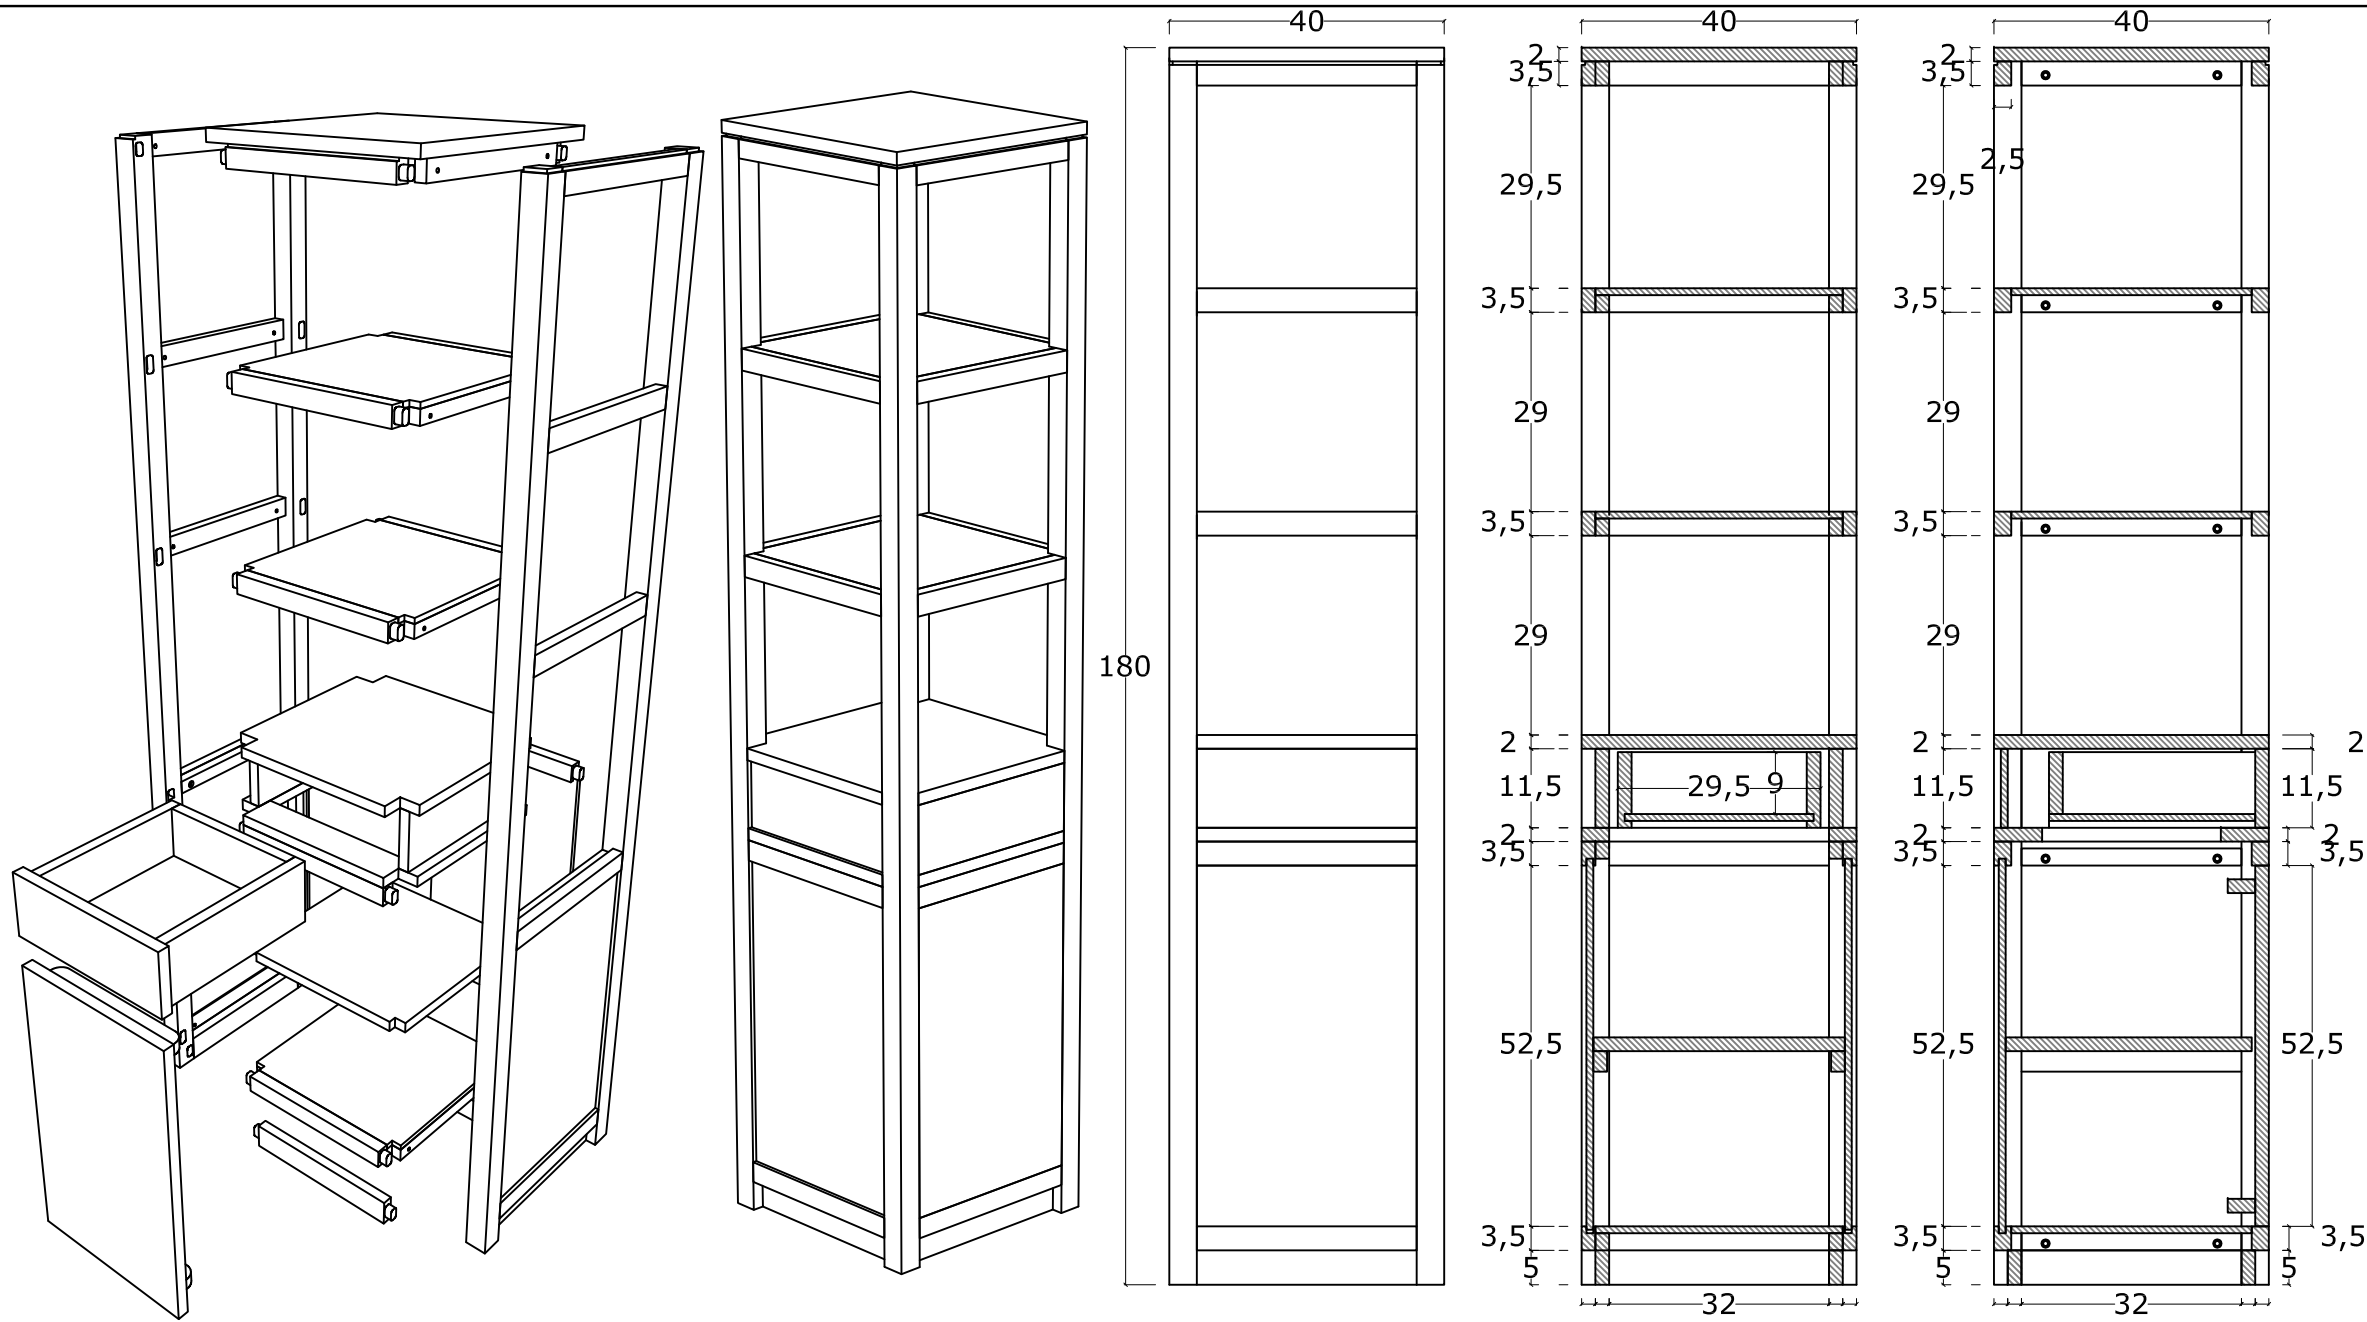

Front View / Tampak Depan

Front Section / Potongan Depan

Side View / Tampak Samping

Side Section / Potongan Samping

	-	DIMENSIONAL	Page : 1 off 1	Scale: 1 : 12	FORM ACC BUYER	NO FORM :	FM - R&D - 001
	Code : NDBF - 018	W : 60 cm	Glass :	Drawn By :	Revisi :	0	
	Name : Madrid Rack Bathroom	D : 45 cm H : 170 cm		-	Tgl.Efektif :	04-6-2023	

Front View / Tampak Depan

Side View / Tampak Samping

Side Section / Potongan Samping

	-	DIMENSIONAL	Page : 1 off 1	Scale: 1 : 11	FORM ACC BUYER		NO FORM : FM - R&D - 001		
	Code : NDBF - 006				W : 40 cm	Glass :	Drawn By : -	Revisi :	0
	Name : Genova Rack Bathroom							H : 40 cm	Tgl.Efektif :
		H : 180 cm							

Top View / Tampak Atas

Front View / Tampak Depan

Front Section / Potongan Depan

PERSPEKTIF

Side View / Tampak Samping

Side Section / Potongan Samping

	-	DIMENSIONAL	Page : 1 off 1	Scale: 1 : 7	FORM ACC BUYER	NO FORM :	FM - R&D - 001	
	Code : NDBF - 020	W : 100 cm	Glass :	Drawn By : -	Revisi :	0		
	Name : Milan Mat Bathroom	D : 40 cm H : 3 cm			Tgl.Efektif :	04-6-2023		

PERSPEKTIF

Front View / Tampak Depan

Side View / Tampak Samping

Front Section / Potongan Depan

Side Section / Potongan Samping

	-	DIMENSIONAL	Page : 1 off 1	Scale: 1 : 10	FORM ACC BUYER	NO FORM :	FM - R&D - 001
	Code : TSFA - 1005B	W : 100 cm	Glass :	Drawn By : -	Revisi : 0		
	Name : Birmingham 1 Mirror	D : 70 cm H : 20 cm			Tgl.Efektif : 04-6-2023		