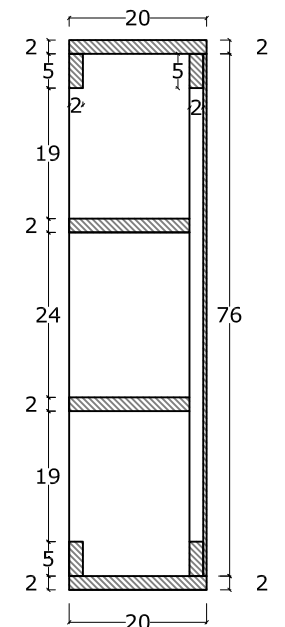

Front View / Tampak Depan

Side View / Tampak Samping

Side Section / Potongan Samping

	-	DIMENSIONAL	Page : 1 off 1	Scale: 1 : 11	FORM ACC BUYER		NO FORM : FM - R&D - 001		
	Code : NDBF - 006				W : 40 cm	Glass :	Drawn By : -	Revisi :	0
	Name : Genova Rack Bathroom							H : 40 cm	Tgl.Efektif :
		H : 180 cm							

Top View / Tampak Atas

Front View / Tampak Depan

Front Section / Potongan Depan

PERSPEKTIF

Side View / Tampak Samping

Side Section / Potongan Samping

	-	DIMENSIONAL	Page : 1 off 1	Scale: 1 : 7	FORM ACC BUYER	NO FORM :	FM - R&D - 001	
	Code : NDBF - 020	W : 100 cm	Glass :	Drawn By : -	Revisi :	0		
	Name : Milan Mat Bathroom	D : 40 cm H : 3 cm			Tgl.Efektif :	04-6-2023		

PERSPEKTIF

Front View / Tampak Depan

Side View / Tampak Samping

Front Section / Potongan Depan

Side Section / Potongan Samping

	-	DIMENSIONAL	Page : 1 off 1	Scale: 1 : 10	FORM ACC BUYER	NO FORM :	FM - R&D - 001
	Code : TSFA - 1005B	W : 100 cm	Glass :	Drawn By : -	Revisi : 0		
	Name : Birmingham 1 Mirror	D : 70 cm H : 20 cm			Tgl.Efektif : 04-6-2023		

Instal to Wall

PERSPEKTIF

Front View / Tampak Depan

Front Section / Potongan Depan

Side View / Tampak Samping

Side Section / Potongan Samping

	-	DIMENSIONAL	Page : 1 off 1	Scale: 1 : 9	FORM ACC BUYER	NO FORM :	FM - R&D - 001
	Code : NDBF - 032	W : 60 cm	Glass :	Drawn By :	Revisi :	0	
	Name : Sevilla Chest Bathroom	D : 40 cm H : 40 cm		-	Tgl.Efektif :	04-6-2023	