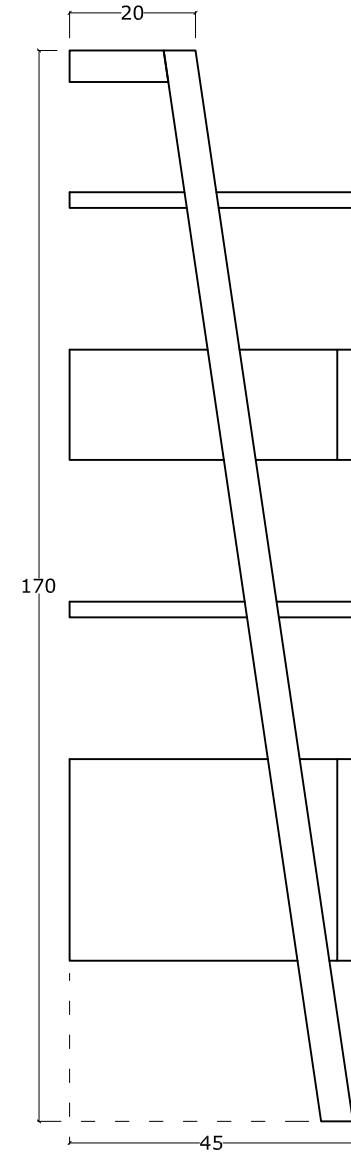

Front View / Tampak Depan

Front Section / Potongan Depan

Side View / Tampak Samping

Side Section / Potongan Samping

	-	DIMENSIONAL	Page : 1 off 1	Scale: 1 : 12	FORM ACC BUYER	NO FORM :	FM - R&D - 001
	Code : NDBF - 018	W : 60 cm	Glass :	Drawn By :	Revisi :	0	
	Name : Madrid Rack Bathroom	D : 45 cm H : 170 cm		-	Tgl.Efektif :	04-6-2023	

Front View / Tampak Depan

Side View / Tampak Samping

Side Section / Potongan Samping

	-	DIMENSIONAL	Page : 1 off 1	Scale: 1 : 11	FORM ACC BUYER		NO FORM : FM - R&D - 001		
	Code : NDBF - 006				W : 40 cm	Glass :	Drawn By : -	Revisi :	0
	Name : Genova Rack Bathroom							H : 40 cm	Tgl.Efektif :
		H : 180 cm							

Top View / Tampak Atas

Front View / Tampak Depan

Front Section / Potongan Depan

PERSPEKTIF

Side View / Tampak Samping

Side Section / Potongan Samping

	-	DIMENSIONAL	Page : 1 off 1	Scale: 1 : 7	FORM ACC BUYER	NO FORM :	FM - R&D - 001	
	Code : NDBF - 020	W : 100 cm	Glass :	Drawn By : -	Revisi :	0		
	Name : Milan Mat Bathroom	D : 40 cm H : 3 cm			Tgl.Efektif :	04-6-2023		

PERSPEKTIF

Front View / Tampak Depan

Side View / Tampak Samping

Front Section / Potongan Depan

Side Section / Potongan Samping

	-	DIMENSIONAL	Page : 1 off 1	Scale: 1 : 10	FORM ACC BUYER	NO FORM :	FM - R&D - 001
	Code : TSFA - 1005B	W : 100 cm	Glass :	Drawn By : -	Revisi : 0		
	Name : Birmingham 1 Mirror	D : 70 cm H : 20 cm			Tgl.Efektif : 04-6-2023		