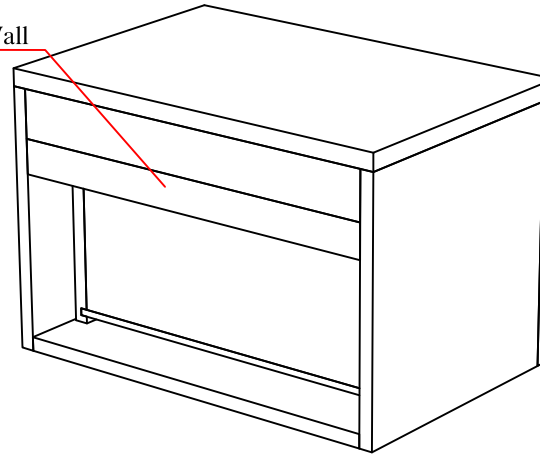

PERSPEKTIF

Front View / Tampak Depan

Side View / Tampak Samping

Front Section / Potongan Depan

Side Section / Potongan Samping

	-	DIMENSIONAL	Page : 1 off 1	Scale: 1 : 10	FORM ACC BUYER	NO FORM :	FM - R&D - 001
	Code : TSFA - 1005B	W : 100 cm	Glass :	Drawn By : -	Revisi : 0		
	Name : Birmingham 1 Mirror	D : 70 cm H : 20 cm			Tgl.Efektif : 04-6-2023		

Instal to Wall

PERSPEKTIF

Front View / Tampak Depan

Front Section / Potongan Depan

Side View / Tampak Samping

Side Section / Potongan Samping

	-	DIMENSIONAL	Page : 1 off 1	Scale: 1 : 9	FORM ACC BUYER	NO FORM :	FM - R&D - 001
	Code : NDBF - 032	W : 60 cm	Glass :	Drawn By :	Revisi :	0	
	Name : Sevilla Chest Bathroom	D : 40 cm H : 40 cm		-	Tgl.Efektif :	04-6-2023	