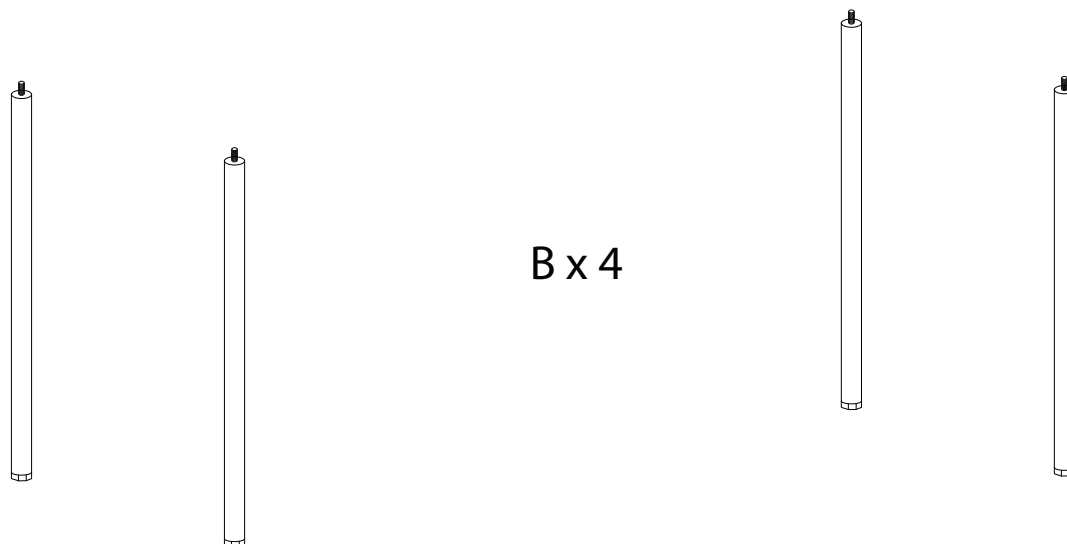

# FLAVIA

Diagram illustrating safety instructions for assembly:

- Top Section:** A box containing a crossed-out power drill icon and a warning triangle with an exclamation mark. To the right is a clock icon with the text "15'" below it.
- Bottom Section:** A box containing two icons: one showing a block being placed on a mat and another showing a block being placed on a surface with a crossed-out arrow. To the right is a person icon with the text "1" below it.