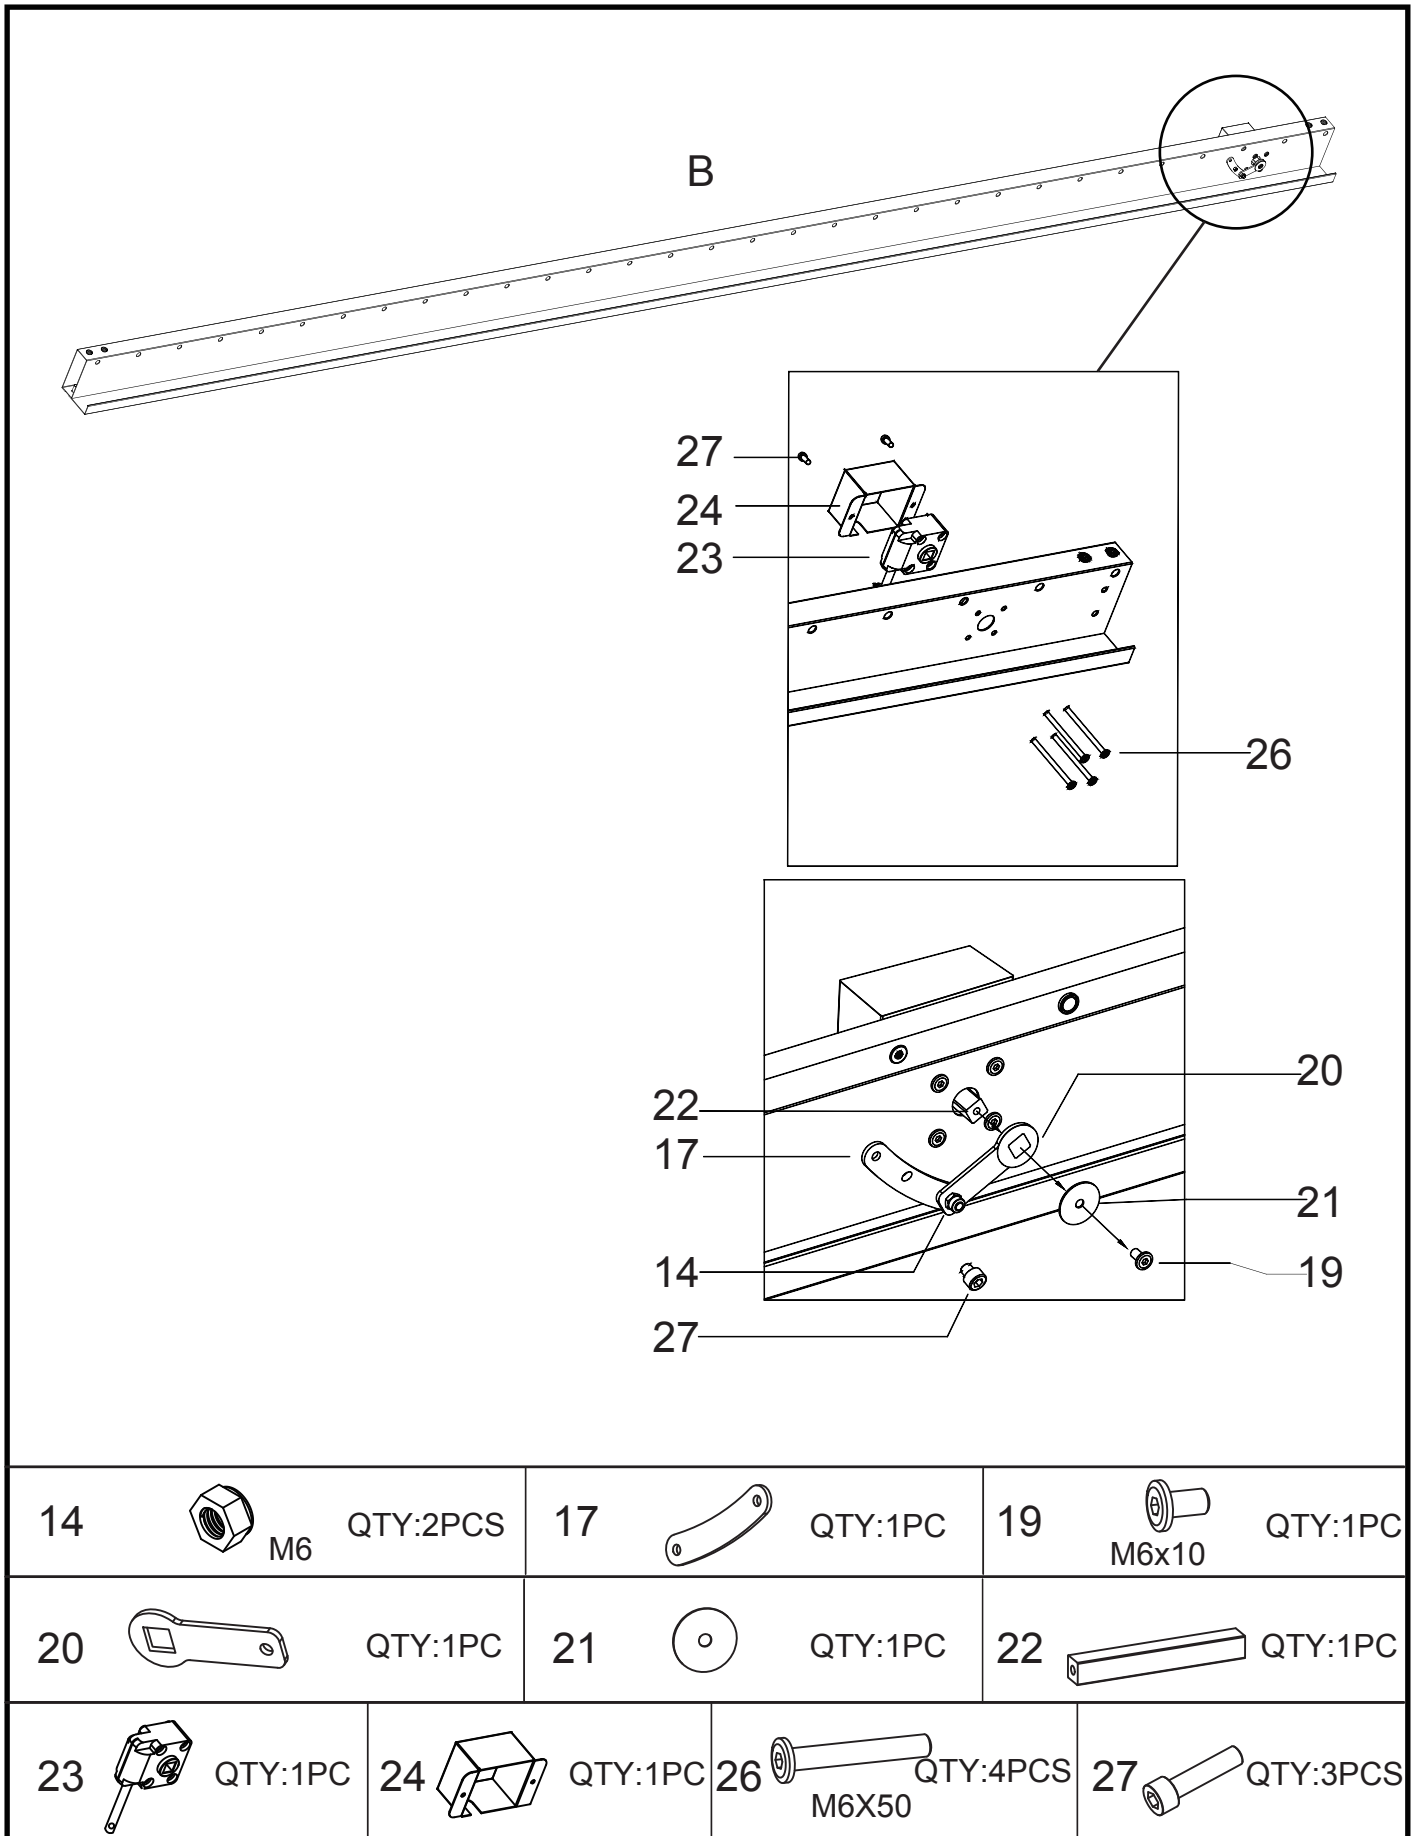

Pergola

Assembly instructions