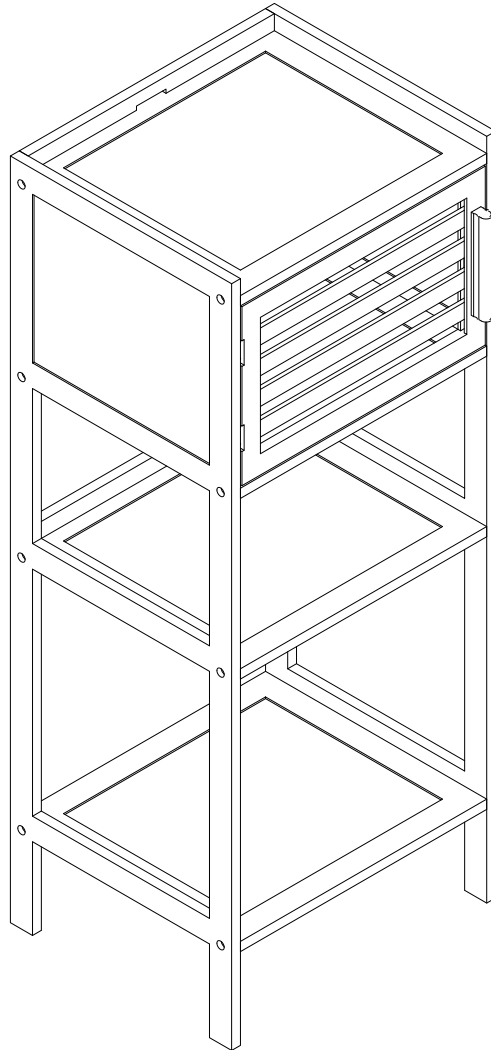

# BECKLEY

Assembly instructions for the shelving unit, including tool requirements, time, and personnel.

**Tools:** A circular icon contains a screwdriver and an L-shaped Allen key. To the right is a power drill. A warning triangle with an exclamation mark is positioned above these icons.

**Time:** A clock icon is shown with the number **30'** below it, indicating the estimated assembly time.

**Personnel:** A stick figure icon is shown with the number **2** below it, indicating that two people are required for assembly.