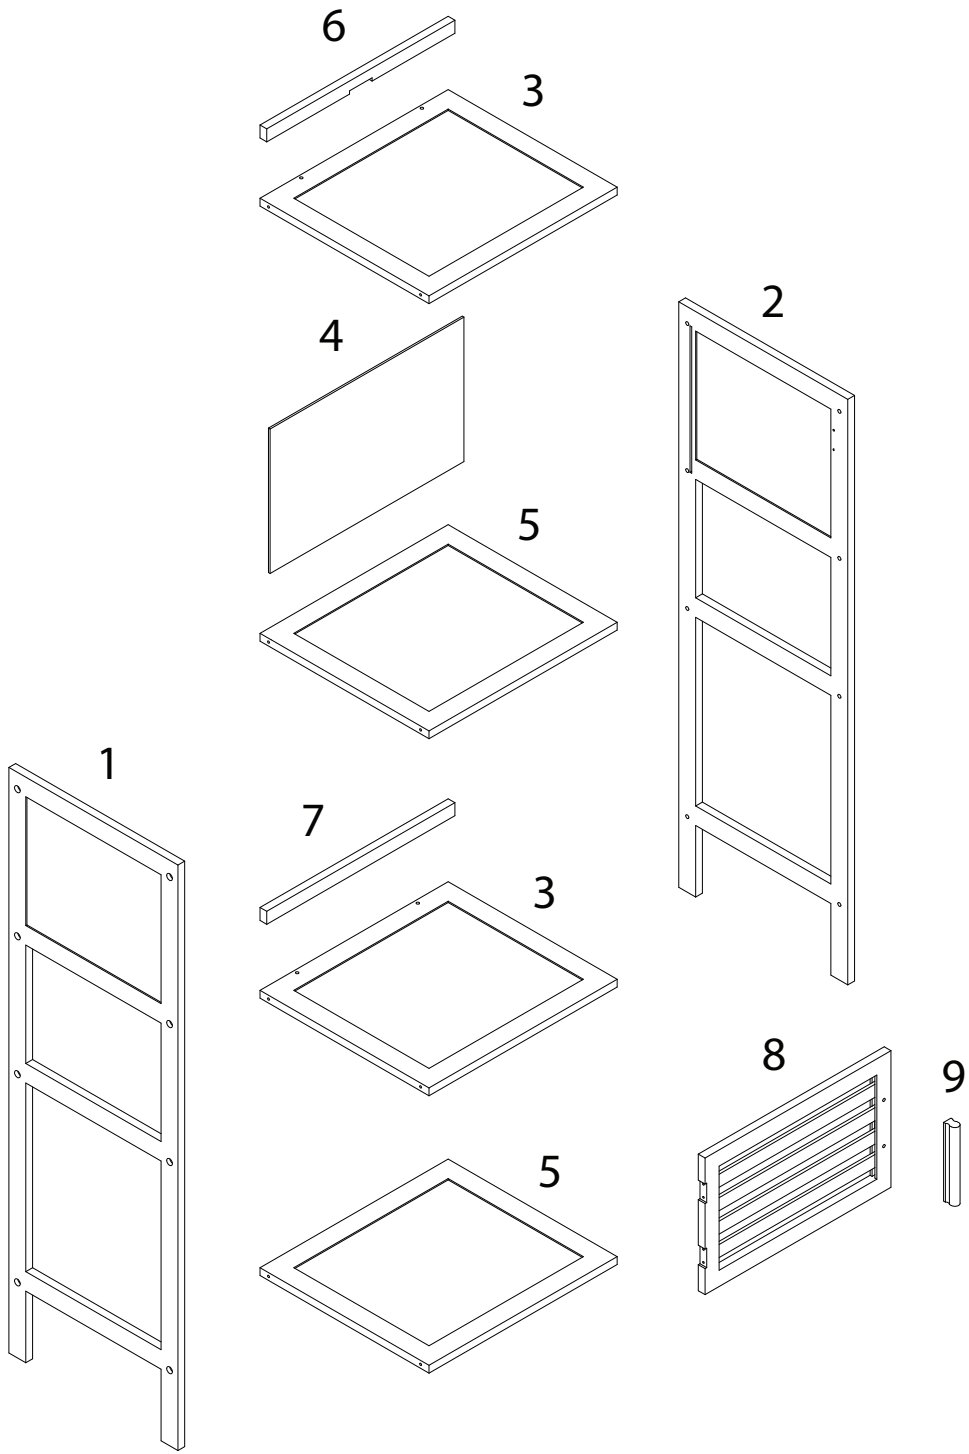

# BECKLEY

Assembly instructions for the shelving unit, including tool requirements, time, and personnel.

**Tools:** A circular icon contains a screwdriver and an L-shaped Allen key. To the right is a power drill. A warning triangle with an exclamation mark is positioned above these icons.

**Time:** A clock icon is shown with the number **30'** below it, indicating the estimated assembly time.

**Personnel:** A stick figure icon is shown with the number **2** below it, indicating that two people are required for assembly.

A

x 6

B

x 16

C

x 12

D

x 2