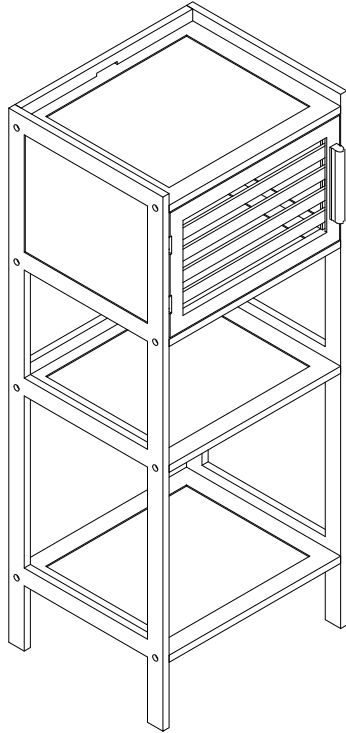

# BECKLEY

Assembly instructions for the shelving unit, including tool requirements, time, and personnel.

**Tools:** A circular icon contains a screwdriver and an L-shaped Allen key. To the right is a power drill. A warning triangle with an exclamation mark is positioned above these icons.

**Time:** A clock icon is shown with the number **30'** below it, indicating the estimated assembly time.

**Personnel:** A stick figure icon is shown with the number **2** below it, indicating that two people are required for assembly.