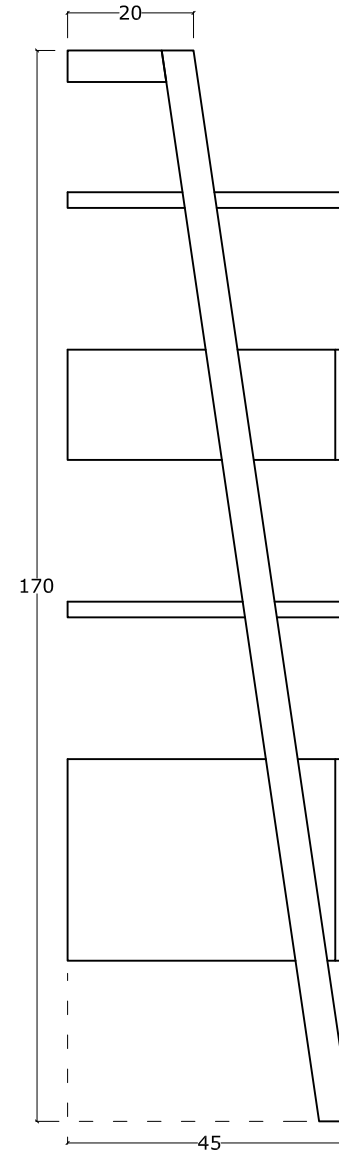

Front View / Tampak Depan

Front Section / Potongan Depan

Side View / Tampak Samping

Side Section / Potongan Samping

	-	DIMENSIONAL	Page : 1 off 1	Scale: 1 : 12	FORM ACC BUYER	NO FORM : FM - R&D - 001	
Code : NDBF - 018	W : 60 cm	Glass :	Drawn By : -	Revisi :	0		
Name : Madrid Rack Bathroom	D : 45 cm			Tgl.Efektif :	04-6-2023		
	H : 170 cm						