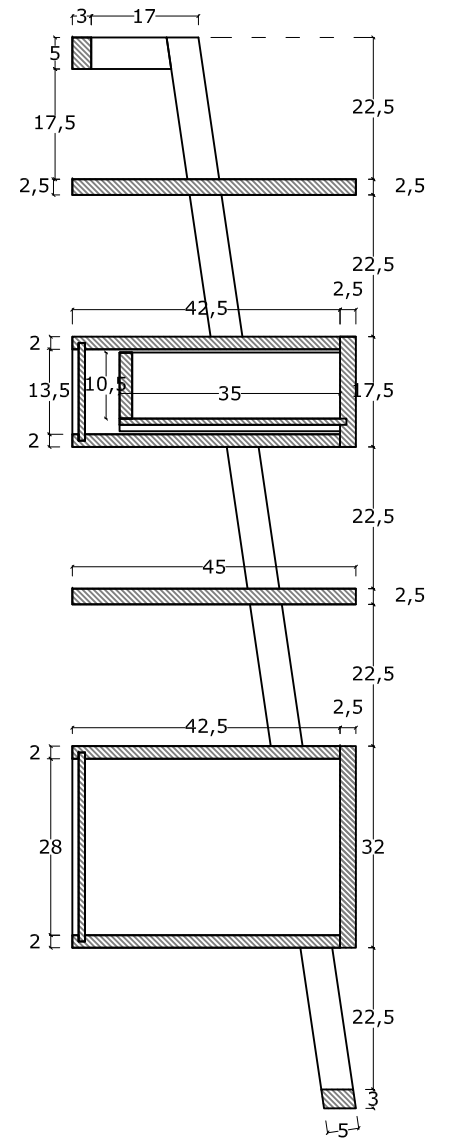

Front View / Tampak Depan

Front Section / Potongan Depan

Side View / Tampak Samping

Side Section / Potongan Samping

	-	DIMENSIONAL	Page : 1 off 1	Scale: 1 : 12	FORM ACC BUYER	NO FORM : FM - R&D - 001	
Code : NDBF - 018	W : 60 cm	Glass :	Drawn By : -	Revisi :	0		
Name : Madrid Rack Bathroom	D : 45 cm			Tgl.Efektif :	04-6-2023		
	H : 170 cm						