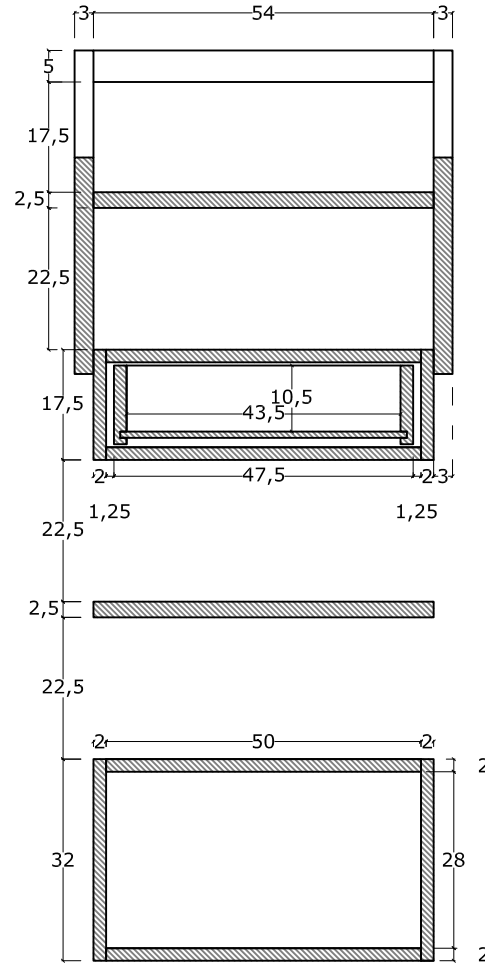

Front View / Tampak Depan

Front Section / Potongan Depan

Side View / Tampak Samping

Side Section / Potongan Samping

	-	DIMENSIONAL	Page : 1 off 1	Scale: 1 : 12	FORM ACC BUYER	NO FORM : FM - R&D - 001	
Code : NDBF - 018	W : 60 cm	Glass :	Drawn By : -	Revisi :	0		
Name : Madrid Rack Bathroom	D : 45 cm			Tgl.Efektif :	04-6-2023		
	H : 170 cm						