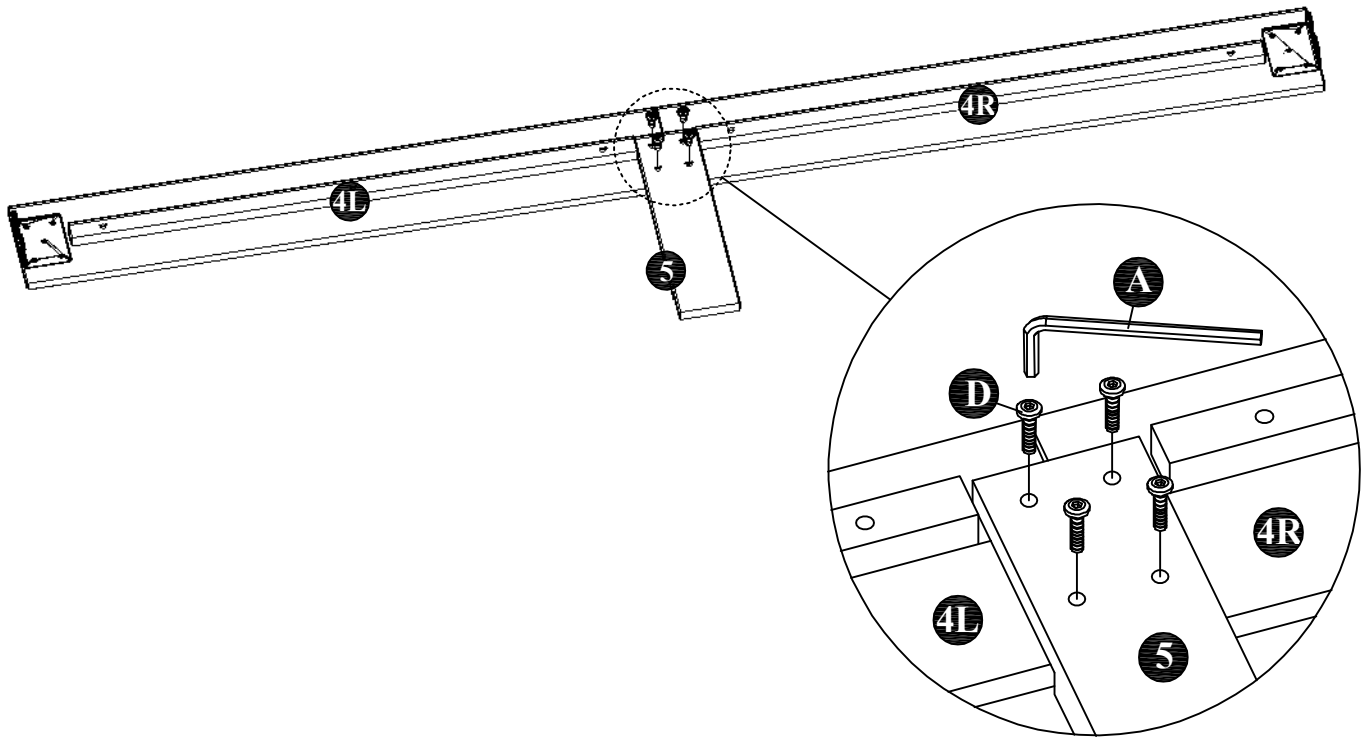

ASSEMBLY INSTRUCTIONS

MODEL : BD721-FS
ITEM CODE : 1730

COMPONENT

Headboard Top - 1 pc.  ①	Headboard Bottom- 1 pc.  ②	Footboard - 1 pc.  ③	Side Rail (Left)- 2 pcs.  ④L	Side Rail (Right)- 2 pcs.  ④R	Side Rail Leg - 2 pcs.  ⑤	Bed Leg - 4 pcs.  ⑥	Center Leg (Middle)- 1 pc.  ⑦
Center Leg - 2 pcs.  ⑧	Center Rail - 2 pcs.  ⑨	Slat - 13pcs.(2set)  ⑩					

HARDWARE

Allen Key M4 - 1 pc.  ①A	Allen Key M5 - 1 pc.  ①B	JCBC Bolt M6 x 50mm - 4 pcs.  ①C	JCBC Bolt M6 x 35mm - 14 pcs.  ①D	Wood Screw M4 x 25mm - 36 pcs.  ①E	M6 Spring Washer - 4 pcs.  ①F	M6 Flat Washer - 4 pcs.  ①G
---	--	--	---	--	---	---

ASSEMBLY INSTRUCTIONS

STEP 1 :

STEP 2 :

ASSEMBLY INSTRUCTIONS

STEP 3 :

STEP 4 :

ASSEMBLY INSTRUCTIONS

STEP 5 :