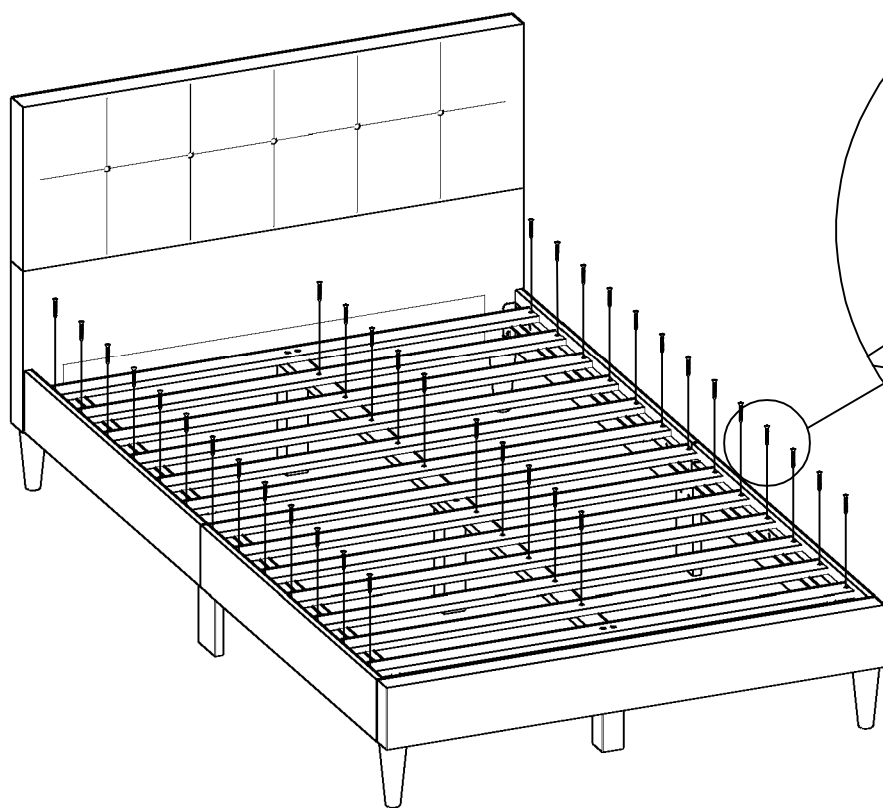

ASSEMBLY INSTRUCTIONS

STEP 7 :