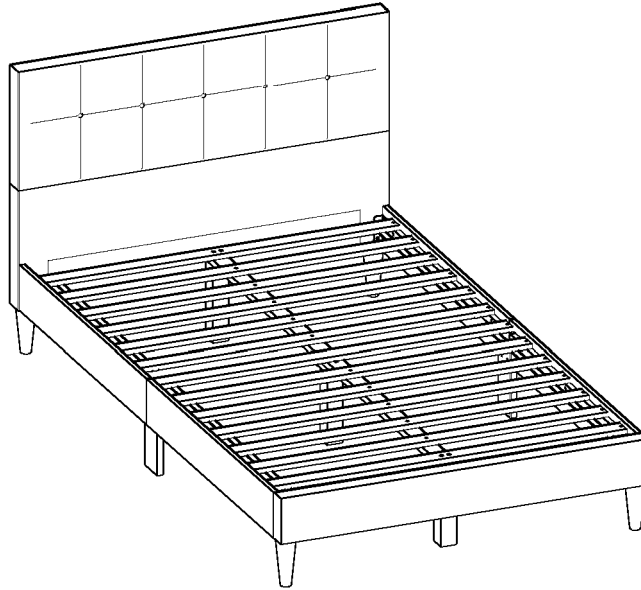

ASSEMBLY INSTRUCTIONS

MODEL : BD721-FS
ITEM CODE : 1730

COMPONENT

Headboard Top - 1 pc.  ①	Headboard Bottom- 1 pc.  ②	Footboard - 1 pc.  ③	Side Rail (Left)- 2 pcs.  ④L	Side Rail (Right)- 2 pcs.  ④R	Side Rail Leg - 2 pcs.  ⑤	Bed Leg - 4 pcs.  ⑥	Center Leg (Middle)- 1 pc.  ⑦
Center Leg - 2 pcs.  ⑧	Center Rail - 2 pcs.  ⑨	Slat - 13pcs.(2set)  ⑩					

HARDWARE

Allen Key M4 - 1 pc.  ①A	Allen Key M5 - 1 pc.  ①B	JCBC Bolt M6 x 50mm - 4 pcs.  ①C	JCBC Bolt M6 x 35mm - 14 pcs.  ①D	Wood Screw M4 x 25mm - 36 pcs.  ①E	M6 Spring Washer - 4 pcs.  ①F	M6 Flat Washer - 4 pcs.  ①G
---	--	--	---	--	---	---