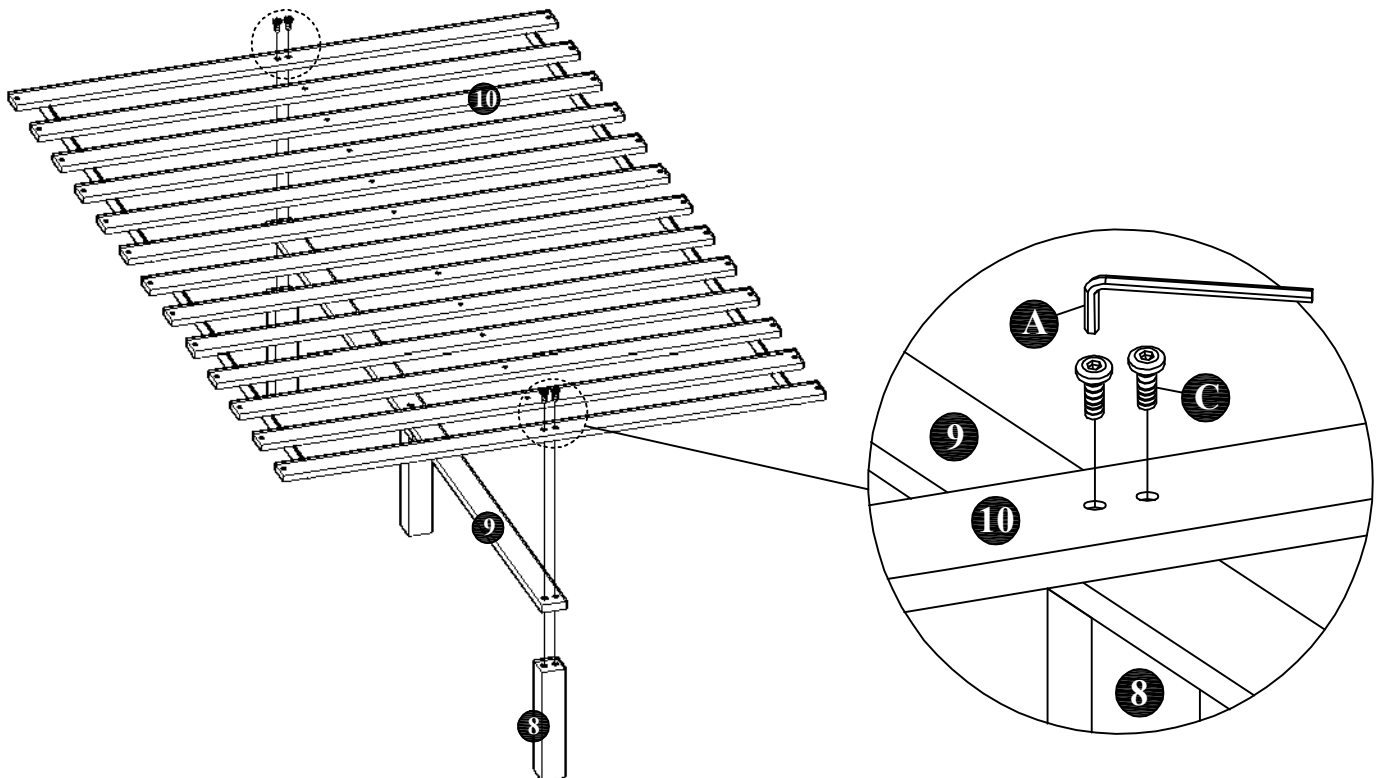

ASSEMBLY INSTRUCTIONS

STEP 5 :

STEP 6 :