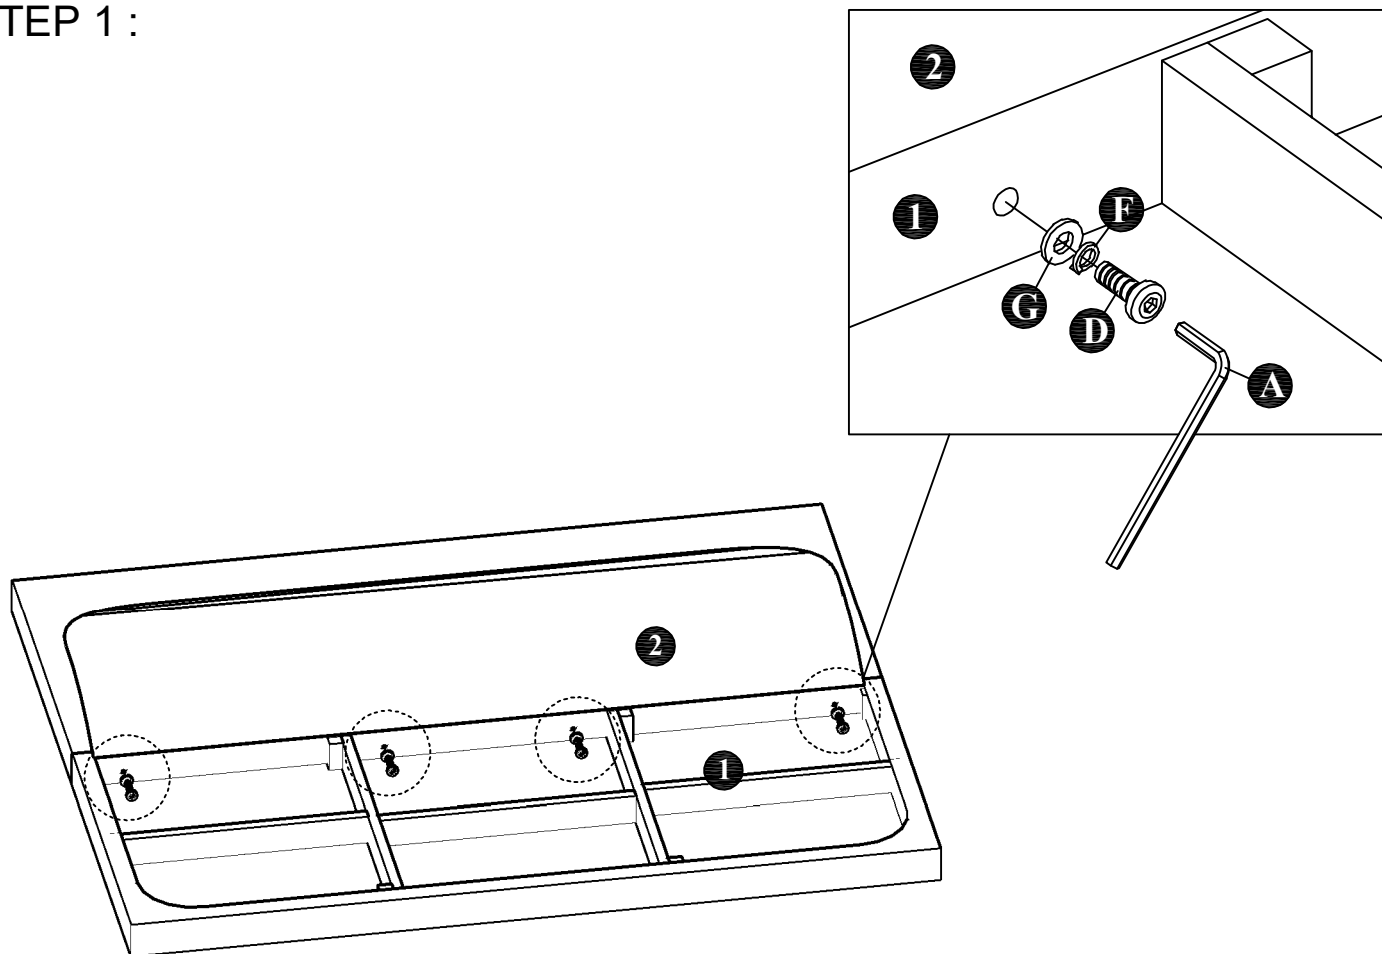

ASSEMBLY INSTRUCTIONS

STEP 1 :