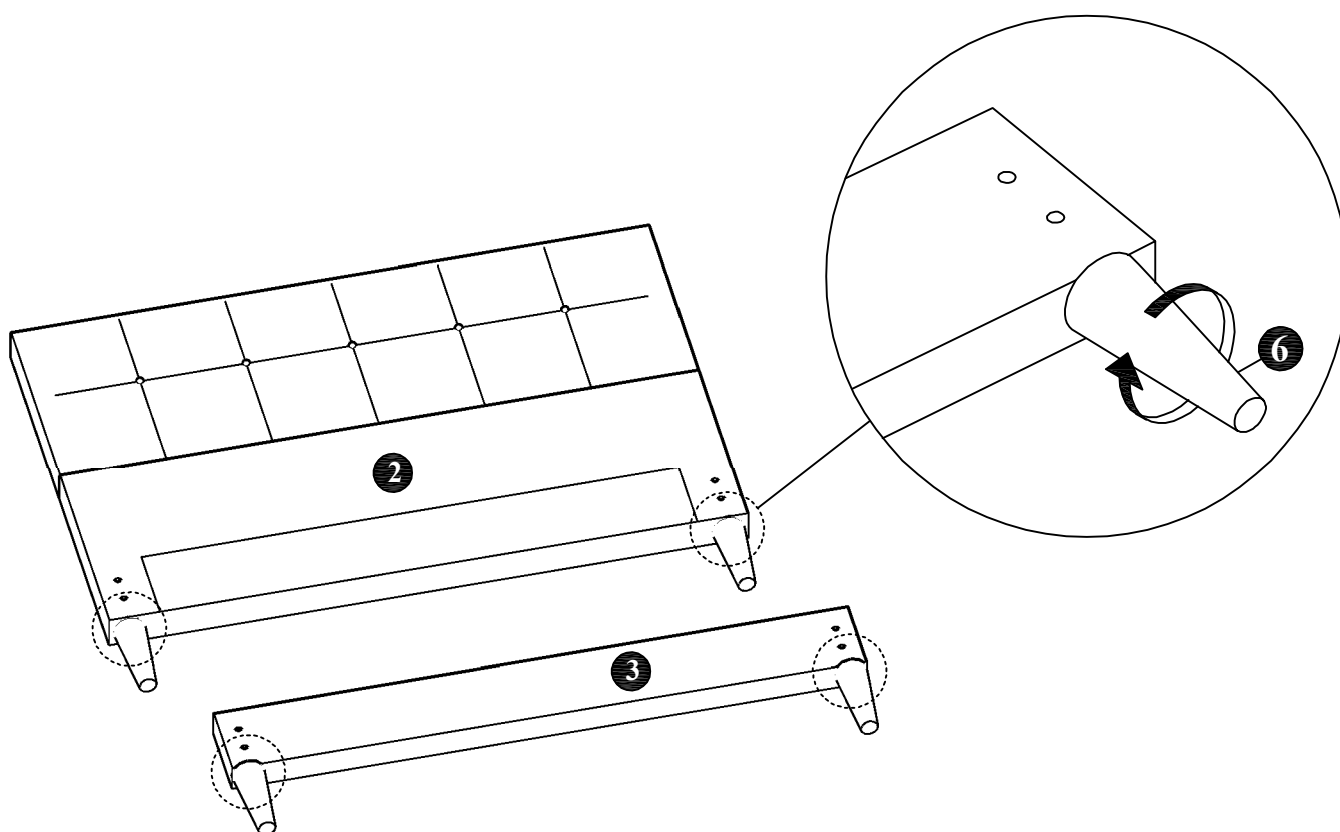

ASSEMBLY INSTRUCTIONS

MODEL : BD721-FS
ITEM CODE : 1730

COMPONENT

Headboard Top - 1 pc.  ①	Headboard Bottom- 1 pc.  ②	Footboard - 1 pc.  ③	Side Rail (Left)- 2 pcs.  ④L	Side Rail (Right)- 2 pcs.  ④R	Side Rail Leg - 2 pcs.  ⑤	Bed Leg - 4 pcs.  ⑥	Center Leg (Middle)- 1 pc.  ⑦
Center Leg - 2 pcs.  ⑧	Center Rail - 2 pcs.  ⑨	Slat - 13pcs.(2set)  ⑩					

HARDWARE

Allen Key M4 - 1 pc.  ①A	Allen Key M5 - 1 pc.  ①B	JCBC Bolt M6 x 50mm - 4 pcs.  ①C	JCBC Bolt M6 x 35mm - 14 pcs.  ①D	Wood Screw M4 x 25mm - 36 pcs.  ①E	M6 Spring Washer - 4 pcs.  ①F	M6 Flat Washer - 4 pcs.  ①G
---	--	--	---	--	---	---

ASSEMBLY INSTRUCTIONS

STEP 1 :

STEP 2 :

ASSEMBLY INSTRUCTIONS

STEP 3 :

STEP 4 :

ASSEMBLY INSTRUCTIONS

STEP 5 :