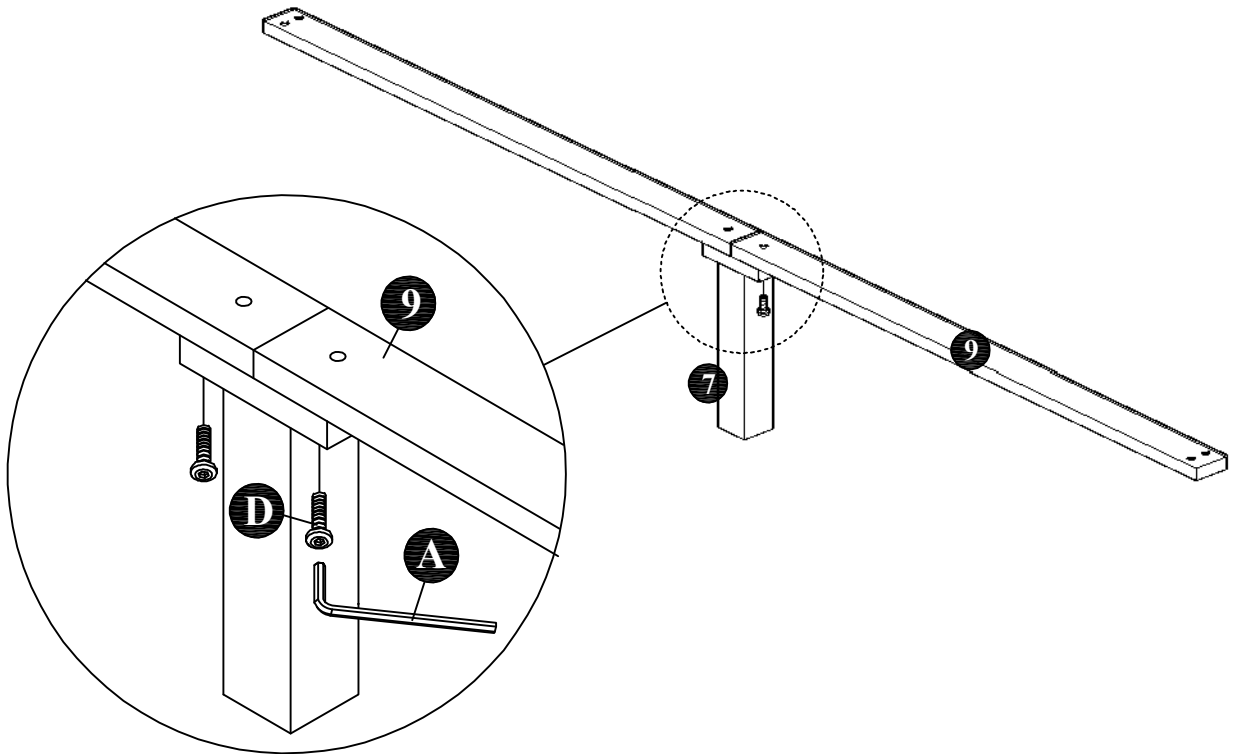

ASSEMBLY INSTRUCTIONS

MODEL : BD721-FS
ITEM CODE : 1730

COMPONENT

Headboard Top - 1 pc.  ①	Headboard Bottom- 1 pc.  ②	Footboard - 1 pc.  ③	Side Rail (Left)- 2 pcs.  ④L	Side Rail (Right)- 2 pcs.  ④R	Side Rail Leg - 2 pcs.  ⑤	Bed Leg - 4 pcs.  ⑥	Center Leg (Middle)- 1 pc.  ⑦
Center Leg - 2 pcs.  ⑧	Center Rail - 2 pcs.  ⑨	Slat - 13pcs.(2set)  ⑩					

HARDWARE

Allen Key M4 - 1 pc.  ①A	Allen Key M5 - 1 pc.  ①B	JCBC Bolt M6 x 50mm - 4 pcs.  ①C	JCBC Bolt M6 x 35mm - 14 pcs.  ①D	Wood Screw M4 x 25mm - 36 pcs.  ①E	M6 Spring Washer - 4 pcs.  ①F	M6 Flat Washer - 4 pcs.  ①G
---	--	--	---	--	---	---

ASSEMBLY INSTRUCTIONS

STEP 1 :

STEP 2 :

ASSEMBLY INSTRUCTIONS

STEP 3 :

STEP 4 :

ASSEMBLY INSTRUCTIONS

STEP 5 :