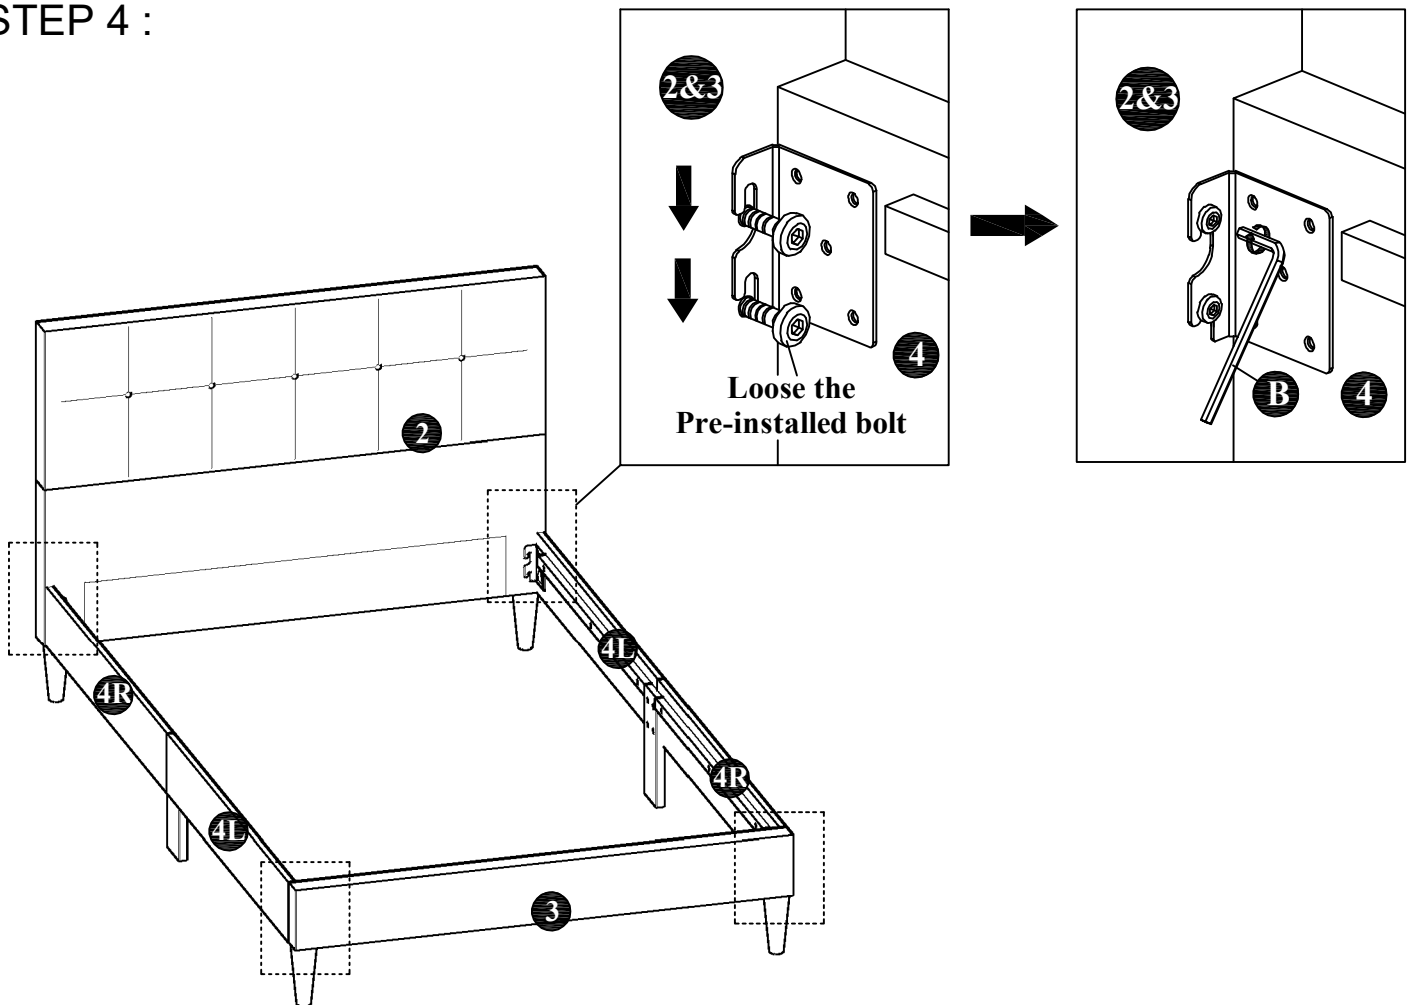

ASSEMBLY INSTRUCTIONS

MODEL : BD721-FS
ITEM CODE : 1730

COMPONENT

Headboard Top - 1 pc.  ①	Headboard Bottom- 1 pc.  ②	Footboard - 1 pc.  ③	Side Rail (Left)- 2 pcs.  ④L	Side Rail (Right)- 2 pcs.  ④R	Side Rail Leg - 2 pcs.  ⑤	Bed Leg - 4 pcs.  ⑥	Center Leg (Middle)- 1 pc.  ⑦
Center Leg - 2 pcs.  ⑧	Center Rail - 2 pcs.  ⑨	Slat - 13pcs.(2set)  ⑩					

HARDWARE

Allen Key M4 - 1 pc.  ①A	Allen Key M5 - 1 pc.  ①B	JCBC Bolt M6 x 50mm - 4 pcs.  ①C	JCBC Bolt M6 x 35mm - 14 pcs.  ①D	Wood Screw M4 x 25mm - 36 pcs.  ①E	M6 Spring Washer - 4 pcs.  ①F	M6 Flat Washer - 4 pcs.  ①G
---	--	--	---	--	---	---

ASSEMBLY INSTRUCTIONS

STEP 1 :

STEP 2 :

ASSEMBLY INSTRUCTIONS

STEP 3 :

STEP 4 :

ASSEMBLY INSTRUCTIONS

STEP 5 :