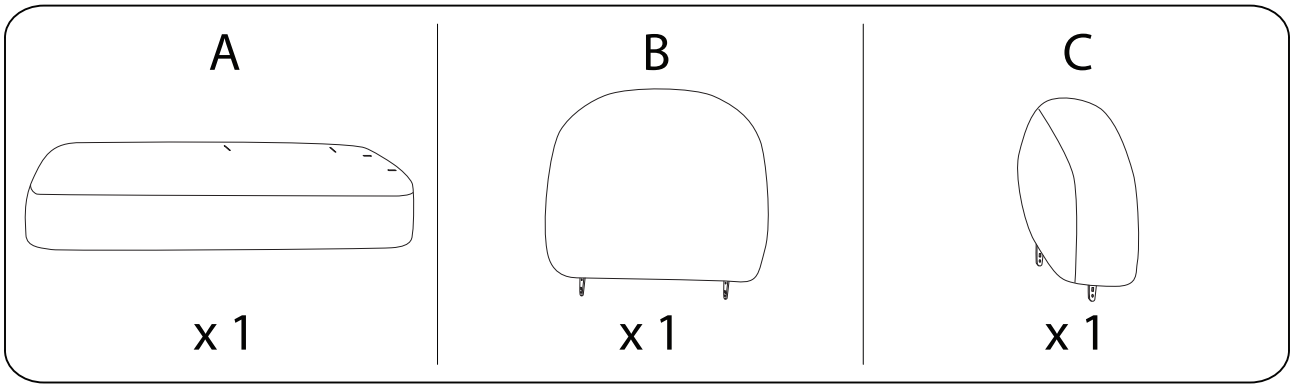

# ARCEY

An icon showing an L-shaped metal bracket inside a circle. To its right is a power drill with a diagonal line through it, indicating it should not be used.	A warning triangle containing an exclamation mark.	A circular icon of a clock with a curved arrow around it, indicating a time limit.
An icon showing a rectangular block on a textured base inside a circle. To its right is the same block being lifted by a hand, with a diagonal line through it, indicating it should not be lifted.	A warning triangle containing an exclamation mark.	A simple line drawing of a person.
<p>1/4</p>		<p>15'</p>
		<p>1</p>

1

2

3

G

x 4