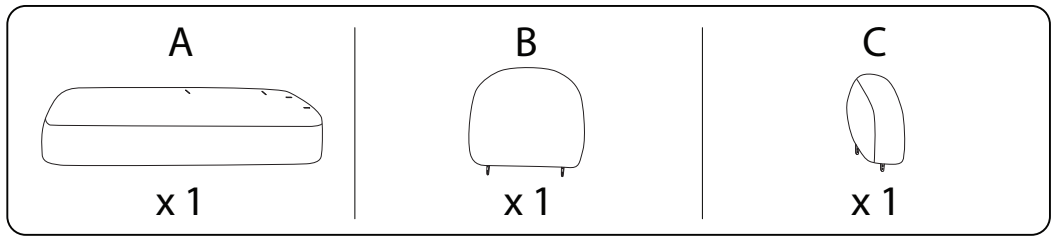

# ARCEY

An icon showing an L-shaped metal bracket inside a circle. To its right is a power drill with a diagonal line through it, indicating it should not be used.	A warning triangle containing an exclamation mark.	A circular icon of a clock with a curved arrow around it, indicating a time limit.
An icon showing a rectangular block on a textured base inside a circle. To its right is the same block being lifted by a hand, with a diagonal line through it, indicating it should not be lifted.	A warning triangle containing an exclamation mark.	A simple line drawing of a person.
<p>1/4</p>		<p>15'</p>
		<p>1</p>

1

2

3

G

x 4