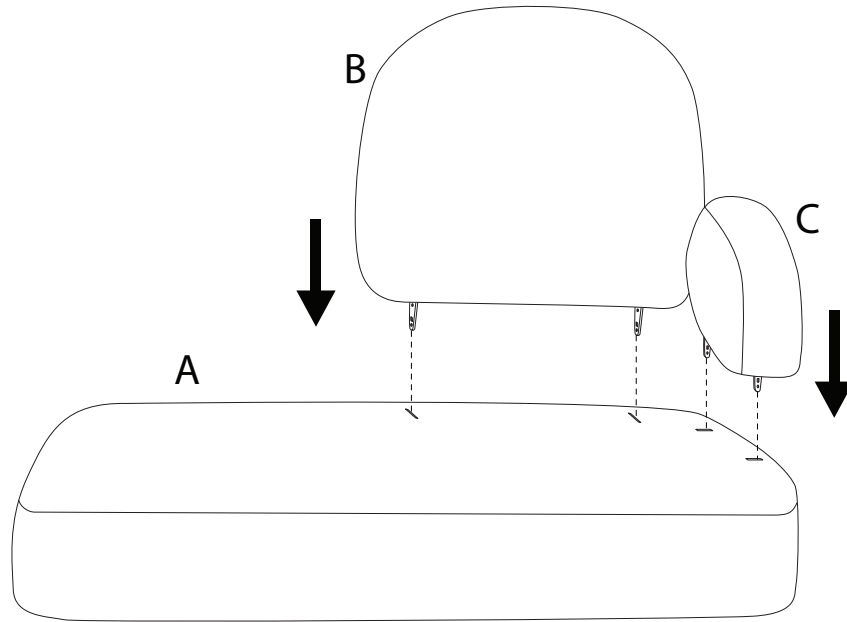

# ARCEY

An icon showing an L-shaped metal bracket inside a circle. To its right is a power drill with a diagonal line through it, indicating it should not be used.	A warning triangle containing an exclamation mark.	A circular icon of a clock with a curved arrow around it, indicating a time limit.
An icon showing a rectangular block on a textured base inside a circle. To its right is the same block being lifted by a hand, with a diagonal line through it, indicating it should not be lifted.	A warning triangle containing an exclamation mark.	A simple line drawing of a person.
<p>1/4</p>		<p>15'</p>
		<p>1</p>

1

2

3

G

x 4