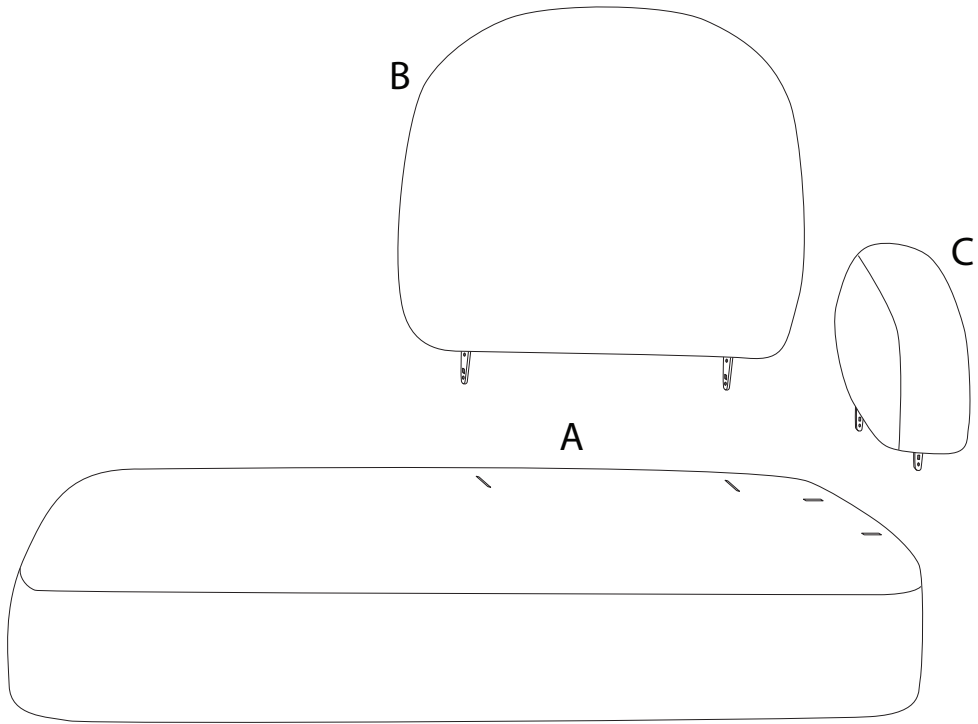

# ARCEY

An icon showing an L-shaped metal bracket inside a circle. To its right is a power drill with a diagonal line through it, indicating it should not be used.	A warning triangle containing an exclamation mark.	A circular icon of a clock with a curved arrow around it, indicating a time limit.
An icon showing a rectangular block on a textured base inside a circle. To its right is the same block being lifted by a hand, with a diagonal line through it, indicating it should not be lifted.	A warning triangle containing an exclamation mark.	A simple line drawing of a person.
<p>1/4</p>		<p>15'</p>
		<p>1</p>

1

2

3

G

x 4