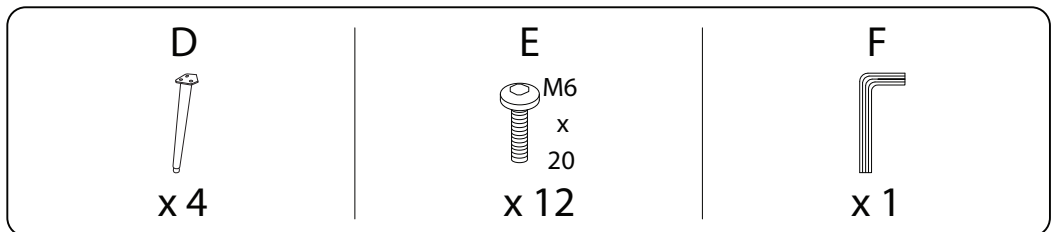

# ARCEY

An icon showing an L-shaped metal bracket inside a circle. To its right is a power drill with a diagonal line through it, indicating it should not be used.	A warning triangle containing an exclamation mark.	A circular icon of a clock with a curved arrow around it, indicating a time limit.
An icon showing a rectangular block on a textured base inside a circle. To its right is the same block being lifted by a hand, with a diagonal line through it, indicating it should not be lifted.	A warning triangle containing an exclamation mark.	A simple line drawing of a person.
<p>1/4</p>		<p>15'</p>
		<p>1</p>

1

2

3

G

x 4