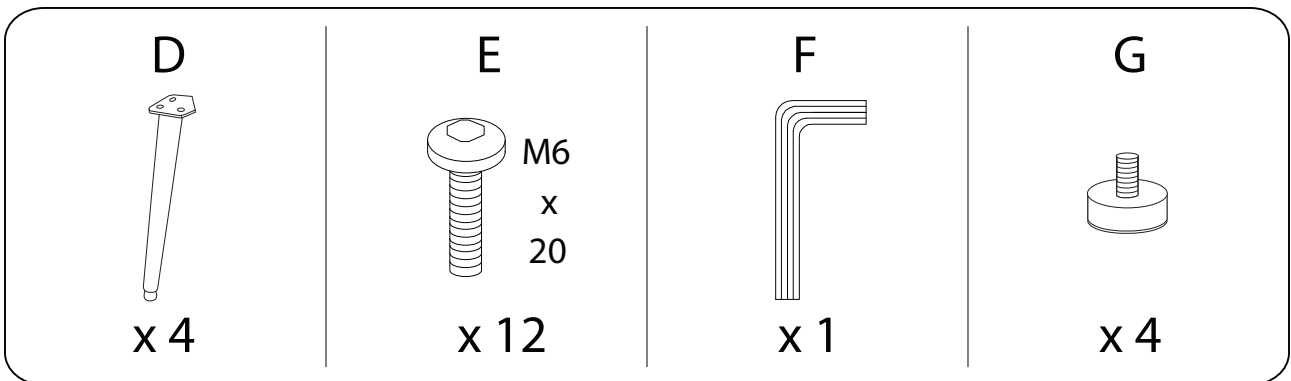

# ARCEY

An icon showing an L-shaped metal bracket inside a circle. To its right is a power drill with a diagonal line through it, indicating it should not be used.	A warning triangle containing an exclamation mark.	A circular icon of a clock with a curved arrow around it, indicating a time limit.
An icon showing a rectangular block on a textured base inside a circle. To its right is the same block being lifted by a hand, with a diagonal line through it, indicating it should not be lifted.	A warning triangle containing an exclamation mark.	A simple line drawing of a person.
<p>1/4</p>		<p>15'</p>
		<p>1</p>

1

2

3

G

x 4