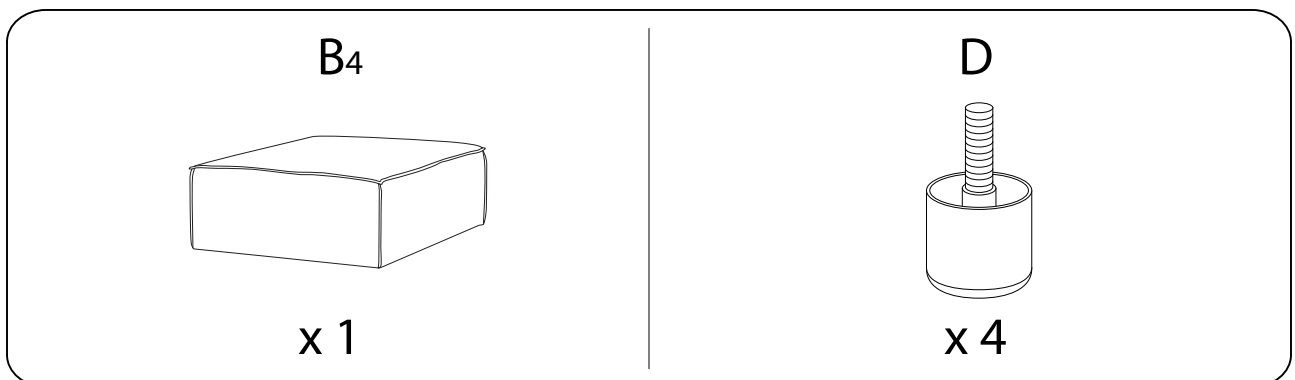

# ARDAL

Diagram illustrating assembly instructions and safety warnings:

- Warning 1:** A crossed-out power drill icon indicates that a power drill should not be used for assembly.
- Warning 2:** A crossed-out icon of a block being lifted by a single person indicates that the item is heavy and should be lifted by two people.
- Time:** A clock icon with the number 5' indicates that the assembly process takes 5 minutes.
- Personnel:** An icon of a person with the number 2 indicates that two people are required for assembly.